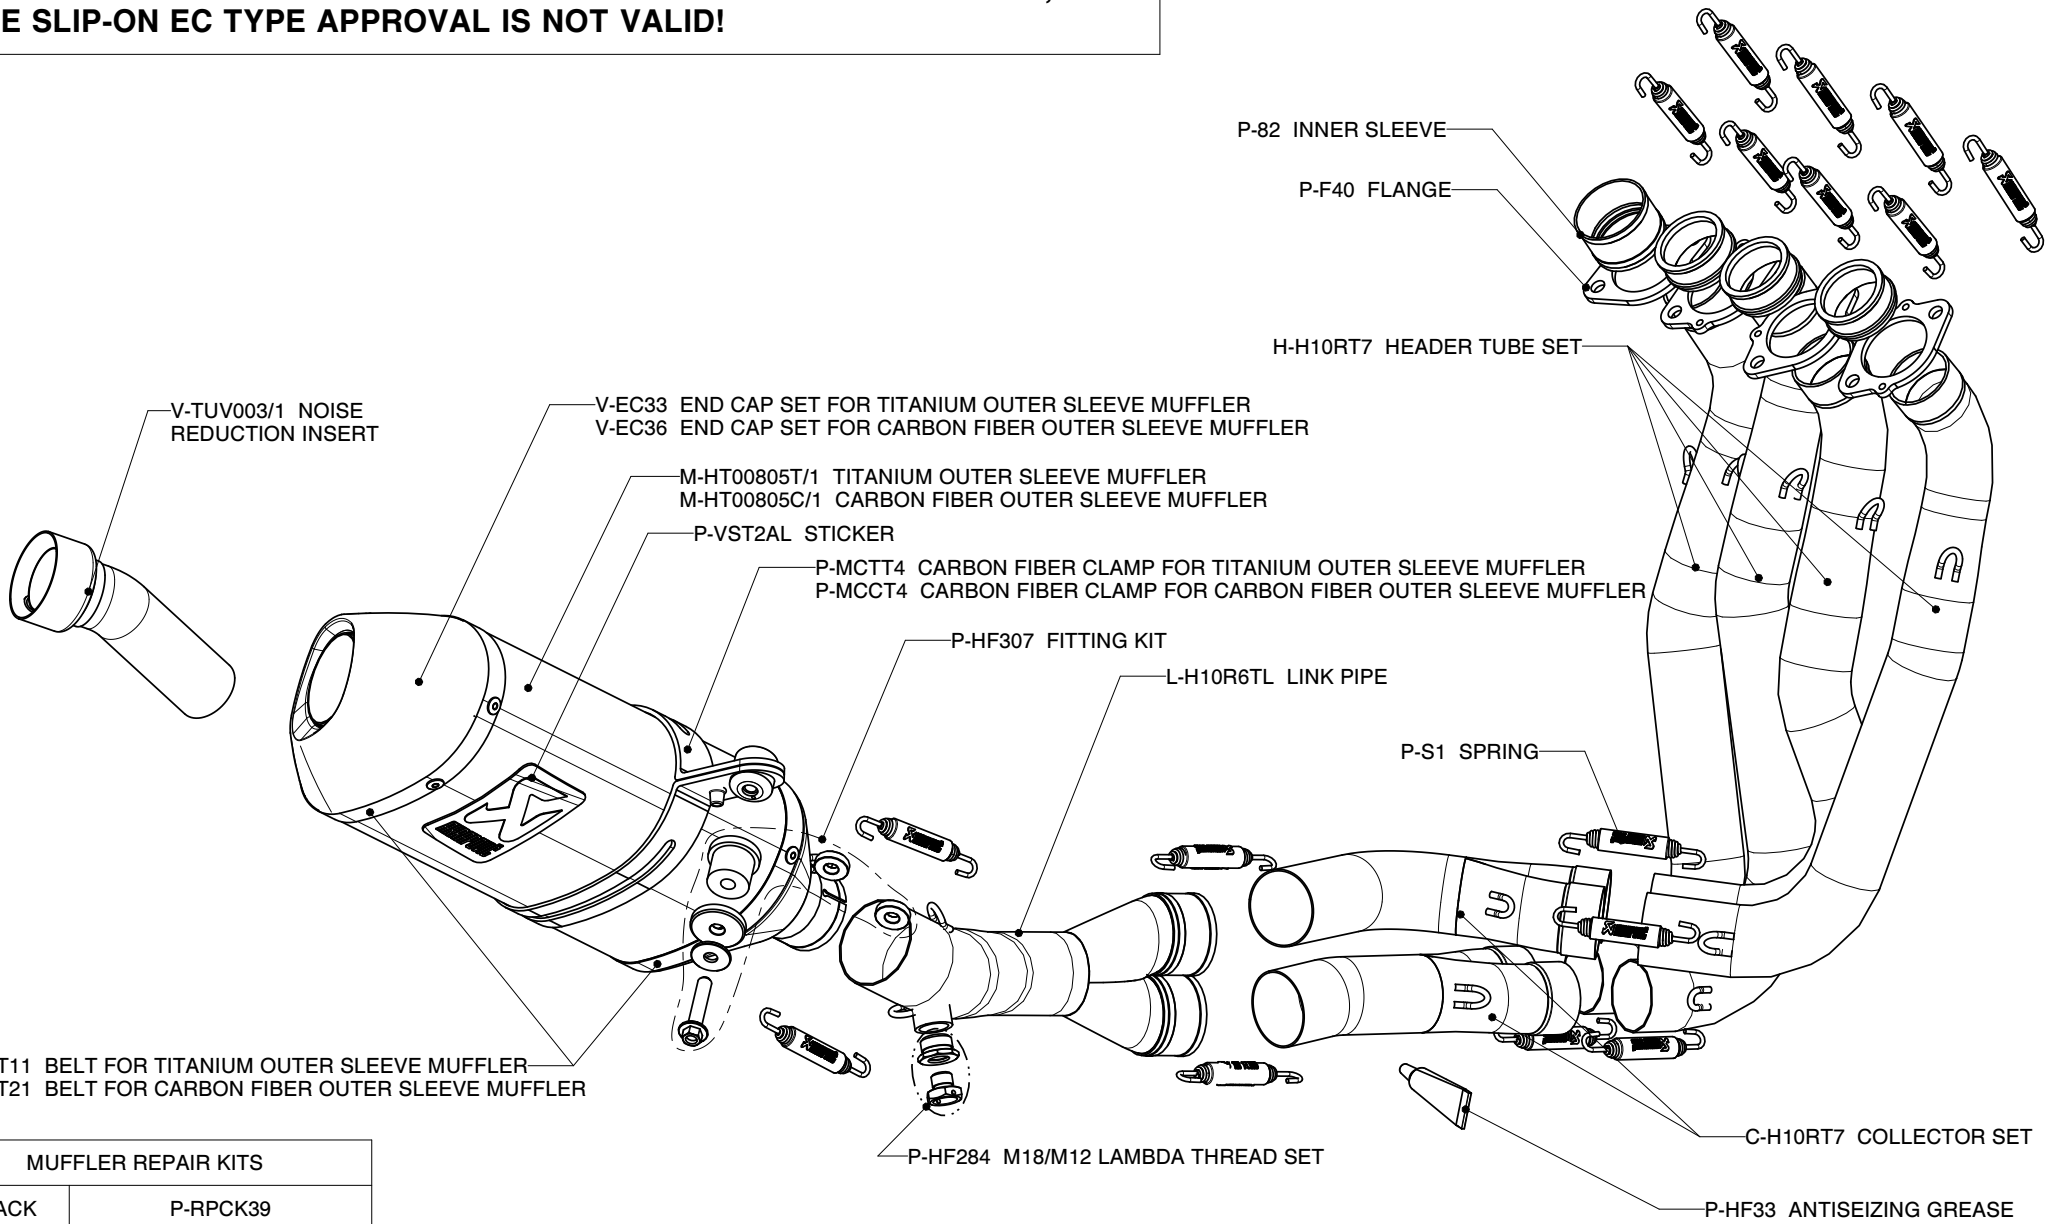

HONDA CBR 100RR ABS/ Complete exhaust system / EVOLUTION LINE tube set with EC Type approval Slip-on muffler
Product code: S-H10RFT8-TT/1
S-H10RFT8-TC/1

WARNING! IN CASE OF COMBINATION WITH FULL SYSTEM TUBE SET, THE SLIP-ON EC TYPE APPROVAL IS NOT VALID!

P-TT11 BELT FOR TITANIUM OUTER SLEEVE MUFFLER
 P-TT21 BELT FOR CARBON FIBER OUTER SLEEVE MUFFLER

MUFFLER REPAIR KITS	
REPACK	P-RPCK39
SLEEVE	P-RKS205TT30/1 - TITANIUM
	P-RKS204TC30/1 - CARBON