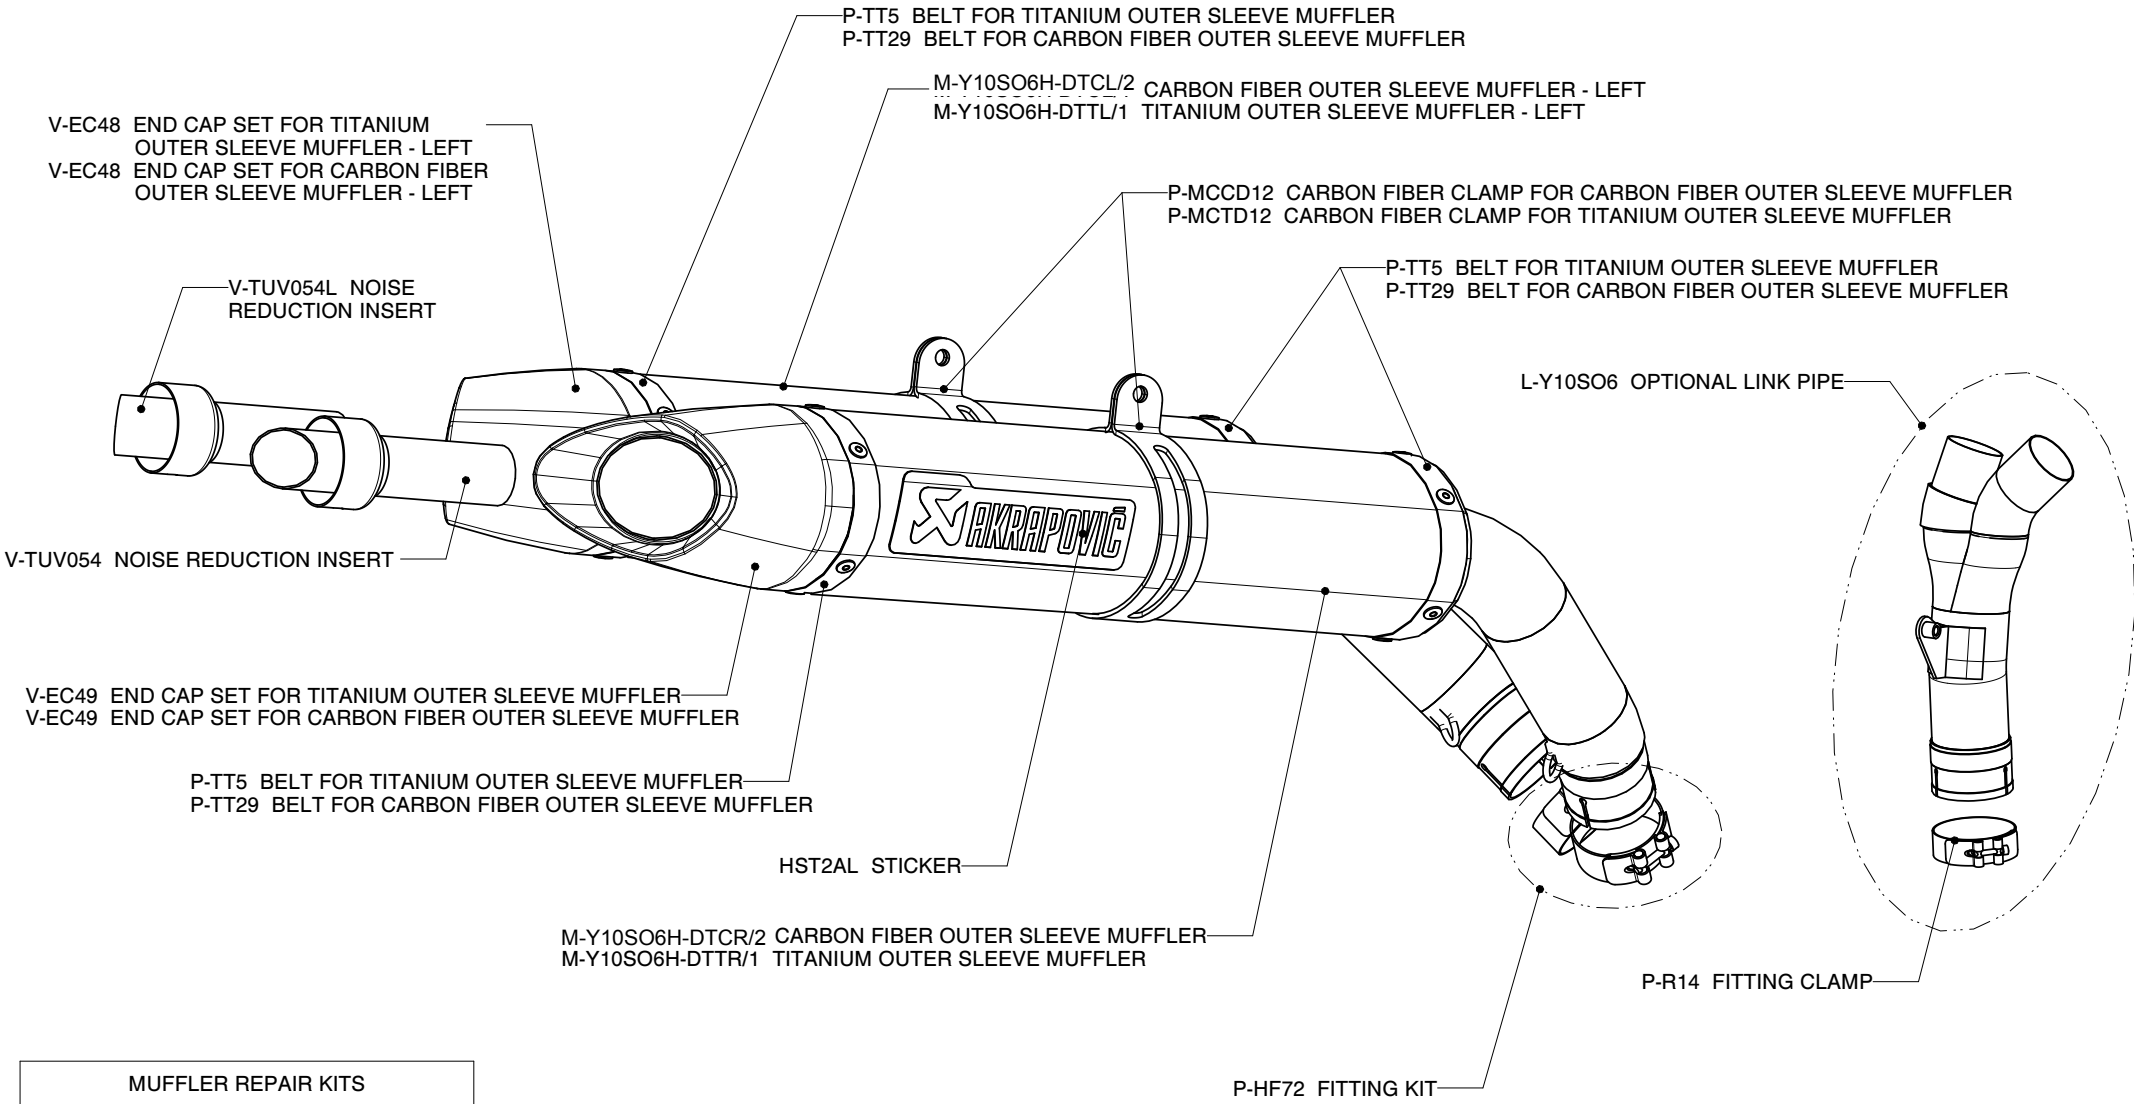

YAMAHA YZF R1, SLIP-ON exhaust system / Street legal

Product code: S-Y10SO6-HDTC/1

S-Y10SO6-HDTT/1

MUFFLER REPAIR KITS	
REPACK	P-RPCK14
SLEEVE	P-RKS119DT38 - TITANIUM P-RKS119DC38 - CARBON