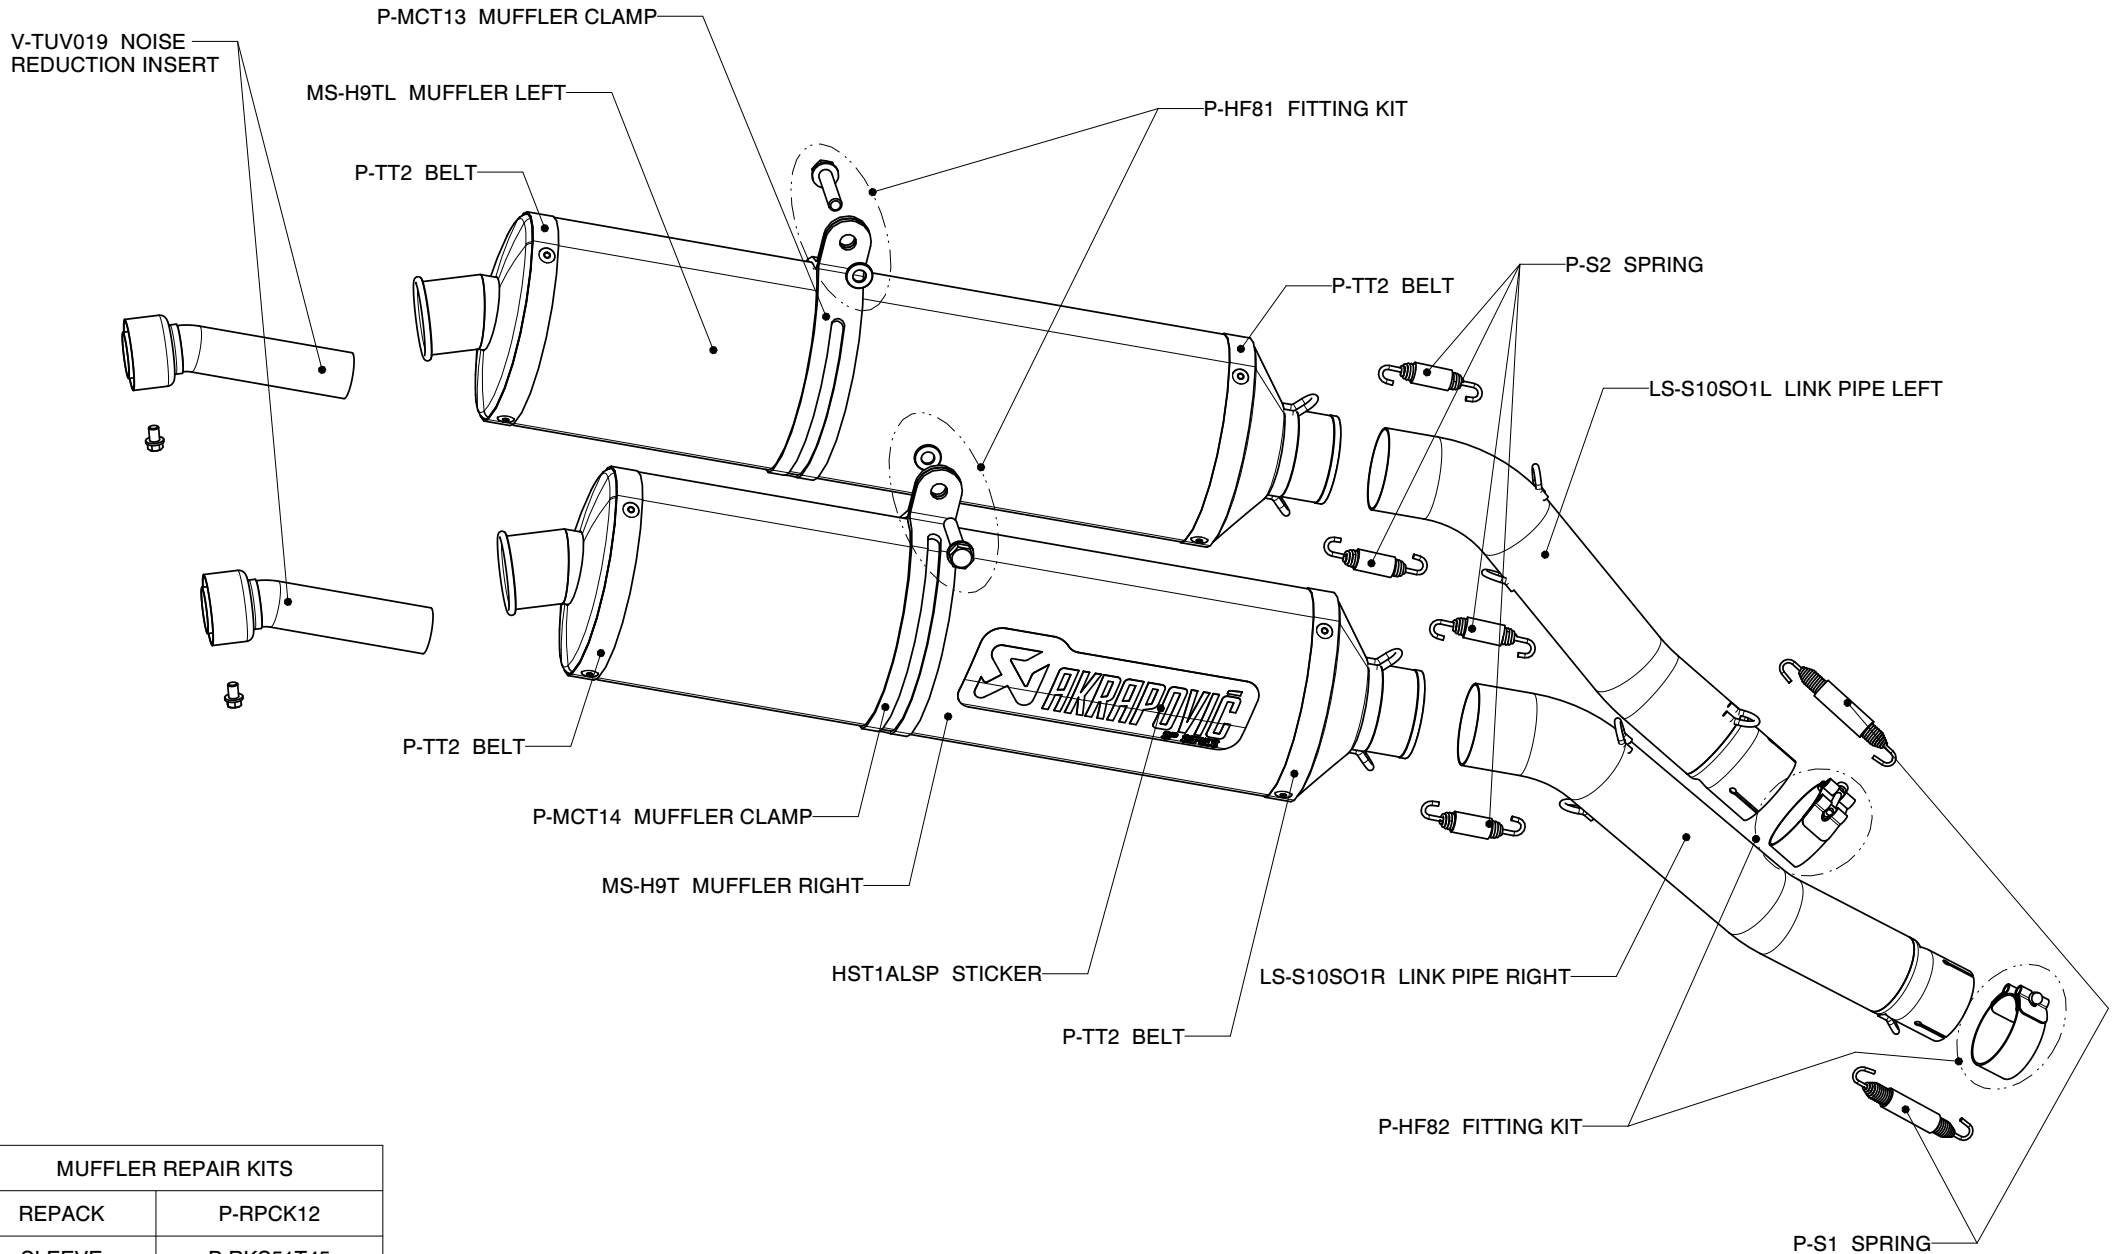

SUZUKI DL 1000 V-Strom, SLIP-ON exhaust system
KAWASAKI KLV 1000, SLIP-ON exhaust system
Product code: SS-S10SO1-HT

MUFFLER REPAIR KITS

REPACK	P-RPCK12
SLEEVE	P-RKS51T45