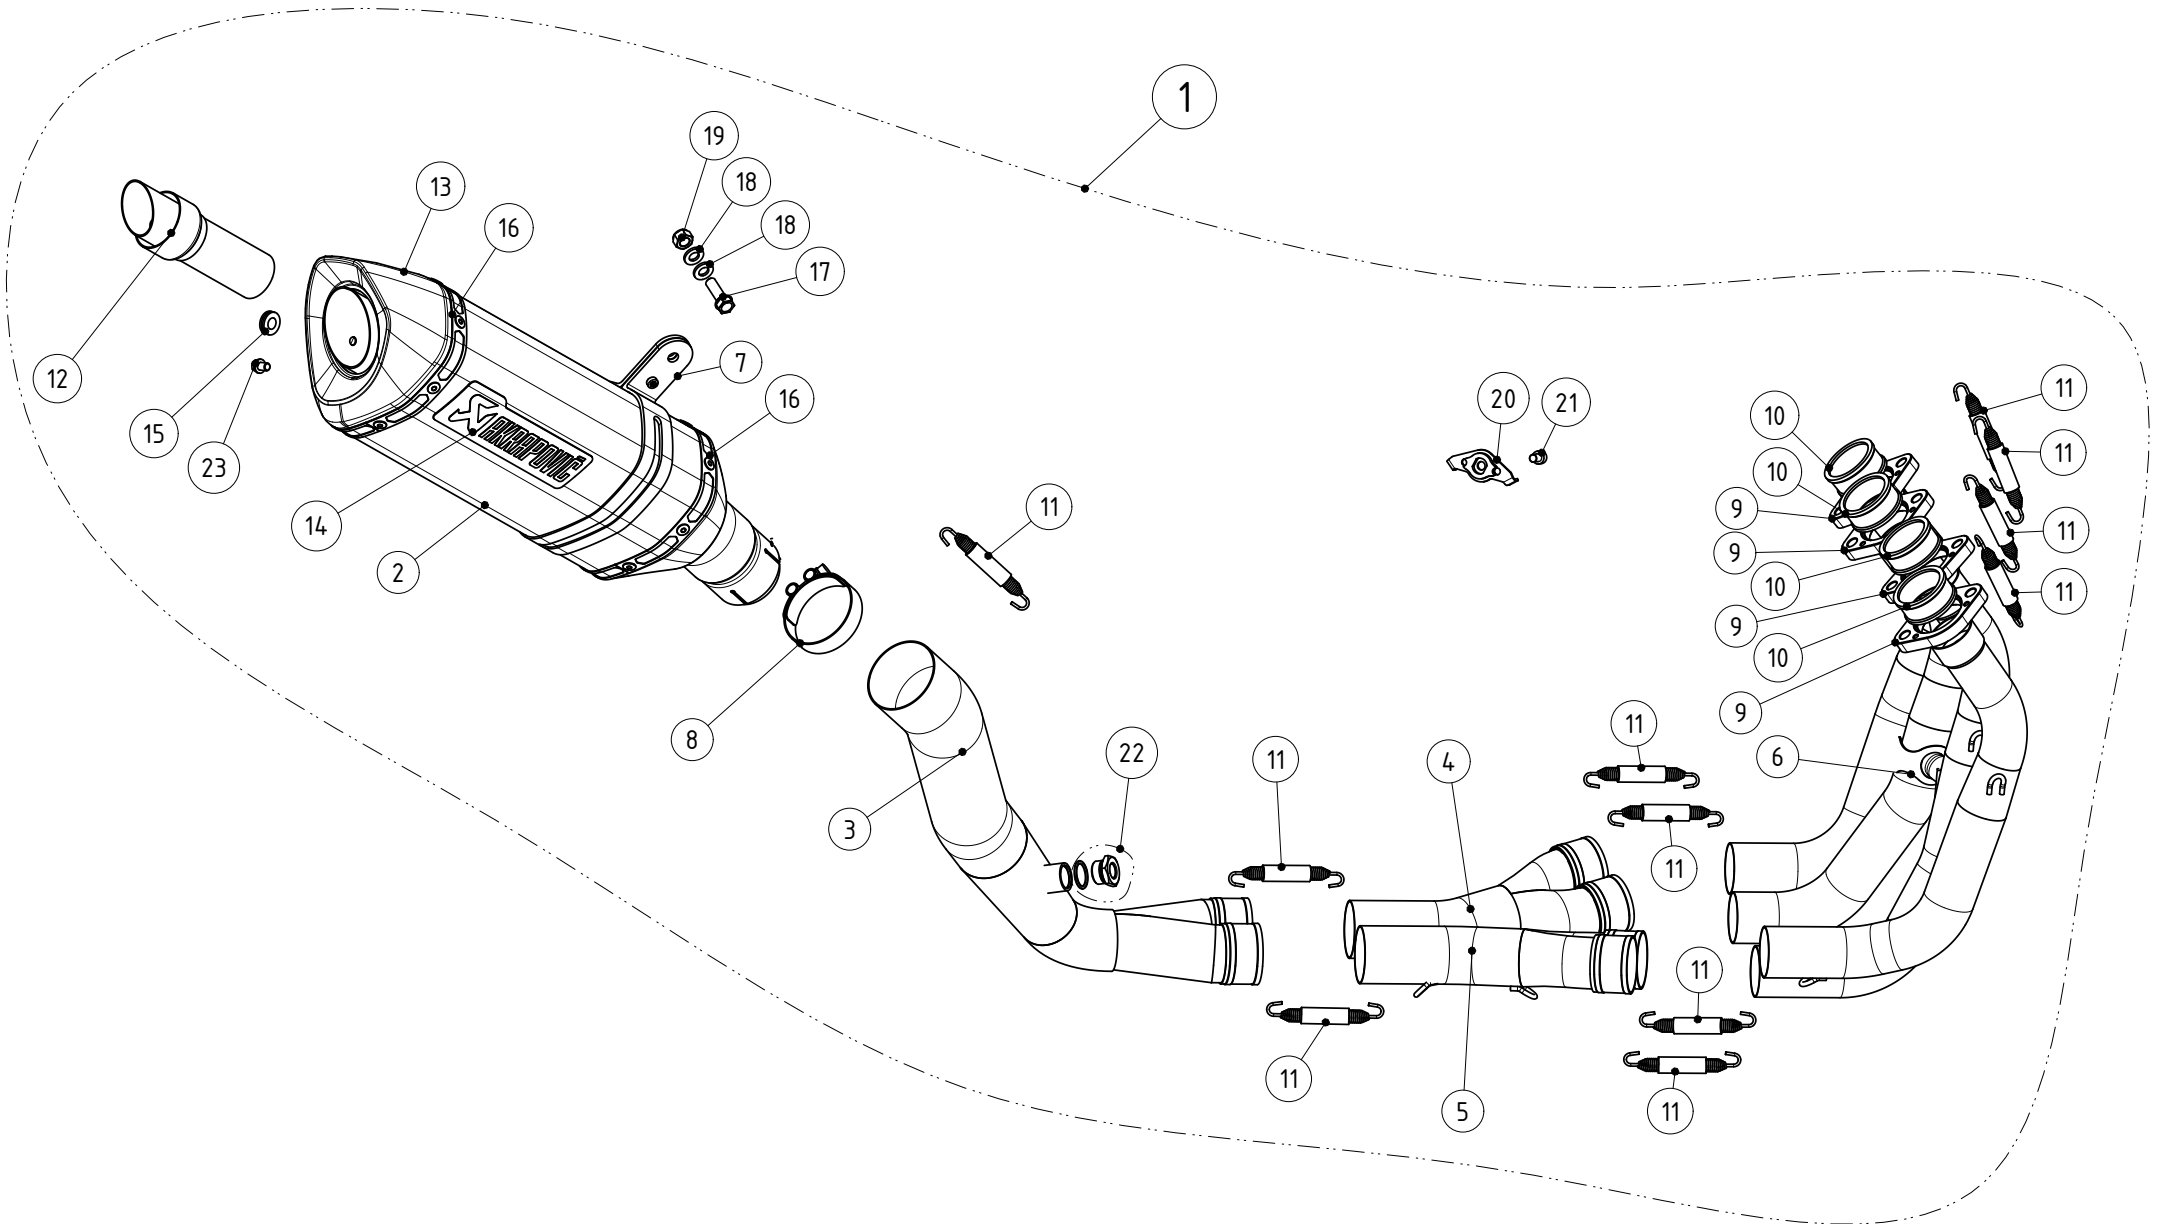

**WARNING! IN CASE OF COMBINATION WITH RACING LINE TUBE SET, MUFFLER EC TYPE APPROVAL IS NOT VALID!**

MUFFLER REPAIR KITS	
REPACK	24
SLEEVE	25

No.	SALES CODE	DESCRIPTION	QTY.
1	S-S10R10-RC/1	racing system	1
2	M-HR03205C	muffler	1
3	L-S10R10	link pipe SS	1
4	C-S10R7/1L	collector SS	1
5	C-S10R7/1D	collector SS	1
6	H-S10R7	header SS	1
7	P-MCCR26	muffler clamp CA	1
8	P-R20	clamp SS	1
9	P-FS13	flange AL	4
10	P-75	inner sleeve SS	4
11	P-S1	spring	6
12	V-TUV081	insert SS	1
13	V-EC174	end cap CA	1
14	P-HST2AL	sticker	1
15	P-GUV004	rubber insert	1
16	P-TT52	belt TI for SS sleeve	2
17	P-FB23	bolt	1
18	P-DR4	washer SS	2
19	P-FN4	nut	1
20	P-X105	holder SS	1
21	P-FB48	bolt FE	1
22	P-HF661	lambda plug	1
23	P-FB28	bolt	1
24	P-RPCK48	muffler repack kit	1
25	P-RKS328RC30	muffler sleeve kit	1