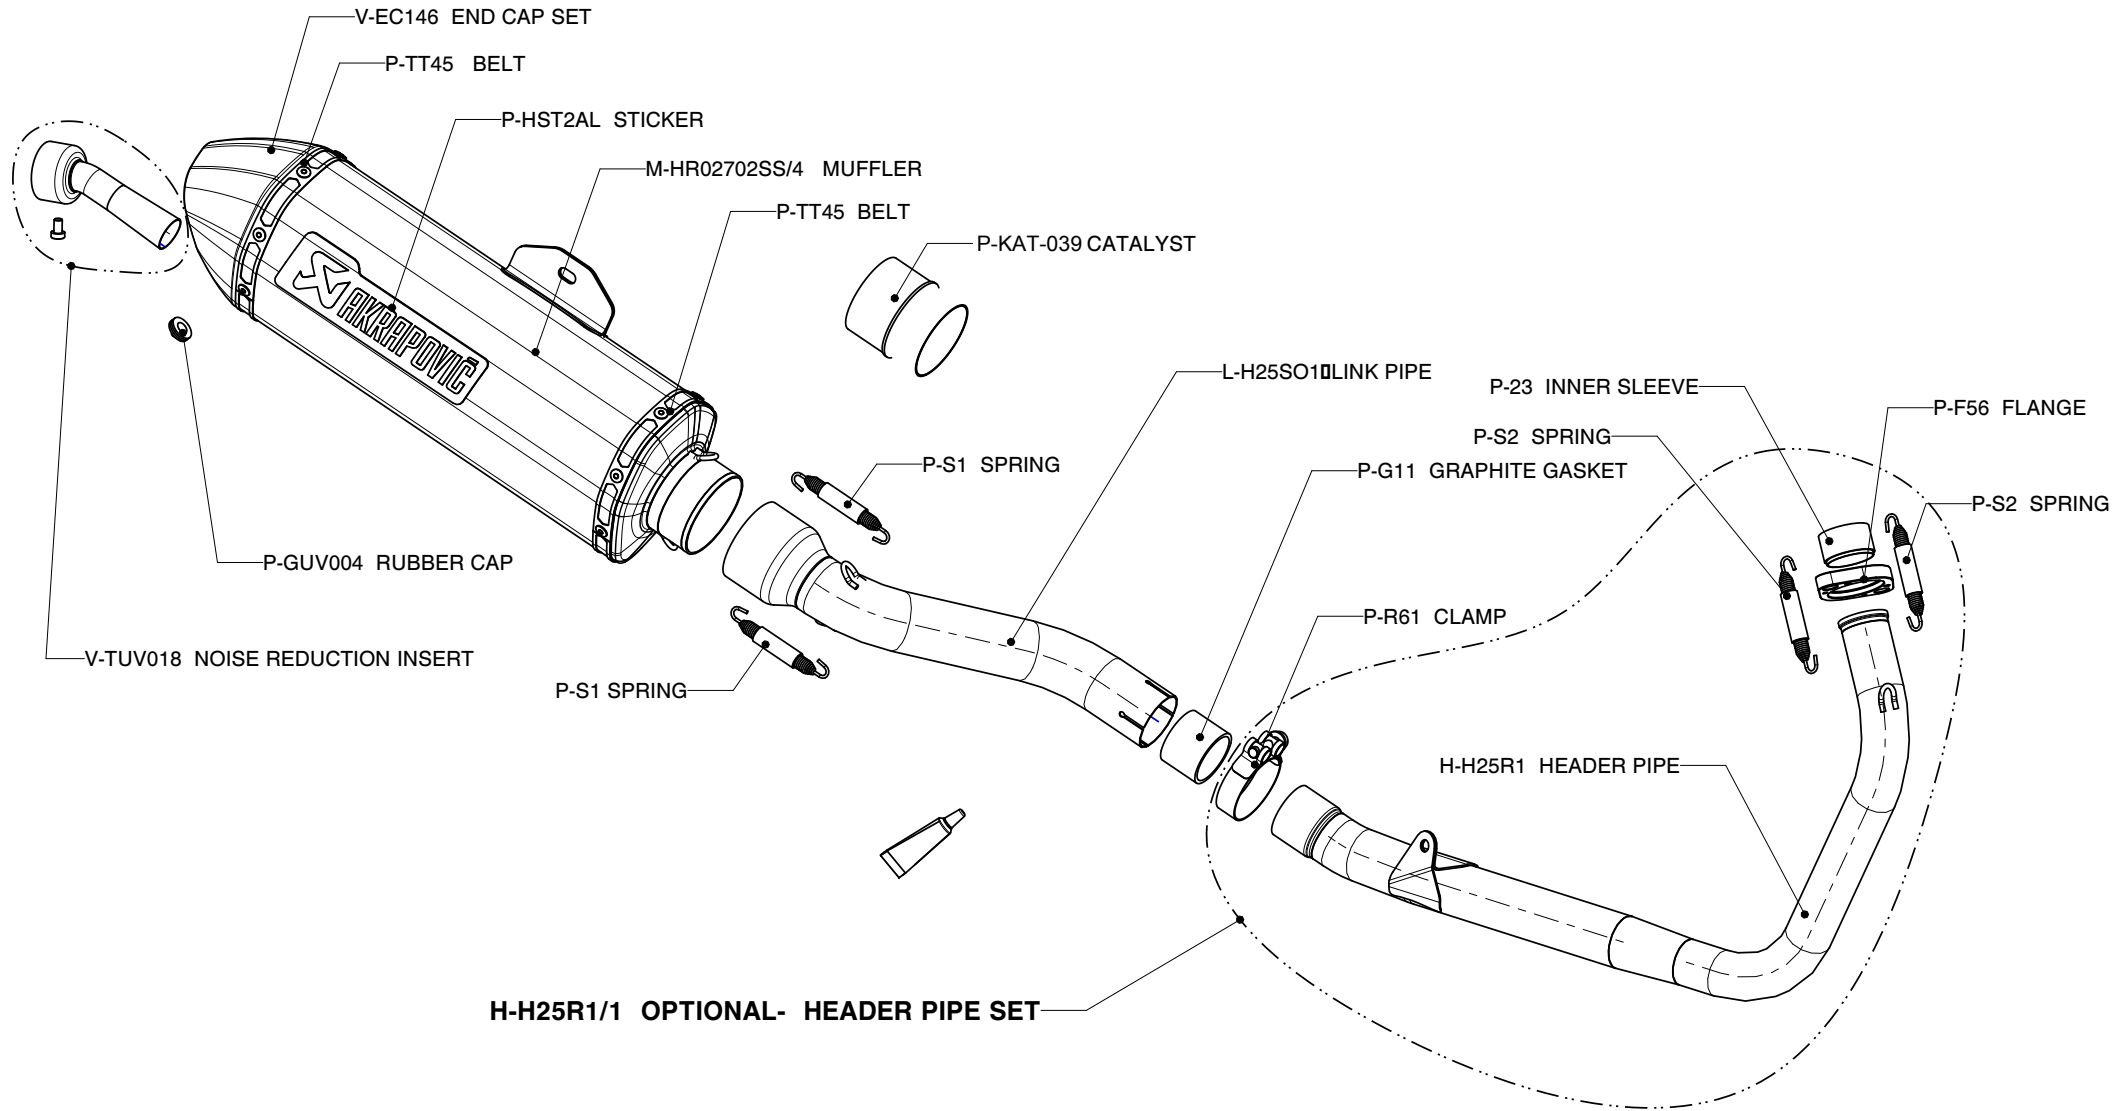

HONDA CBR 250 R, Partial exhaust system / Slip-ON line / EC Type approval
Product code: S-H25SO1-HRSS

MUFFLER REPAIR KITS	
Repack	P-RPCK58
Sleeve	P-RKS300RSS35/1

WARNING! EC TYPE APPROVAL IS VALID ONLY WHEN CATALYST IS INSTALLED!

WARNING! IN CASE OF COMBINATION WITH OPTIONAL LINK PIPE, MUFFLER EC TYPE APPROVAL IS NOT VALID!