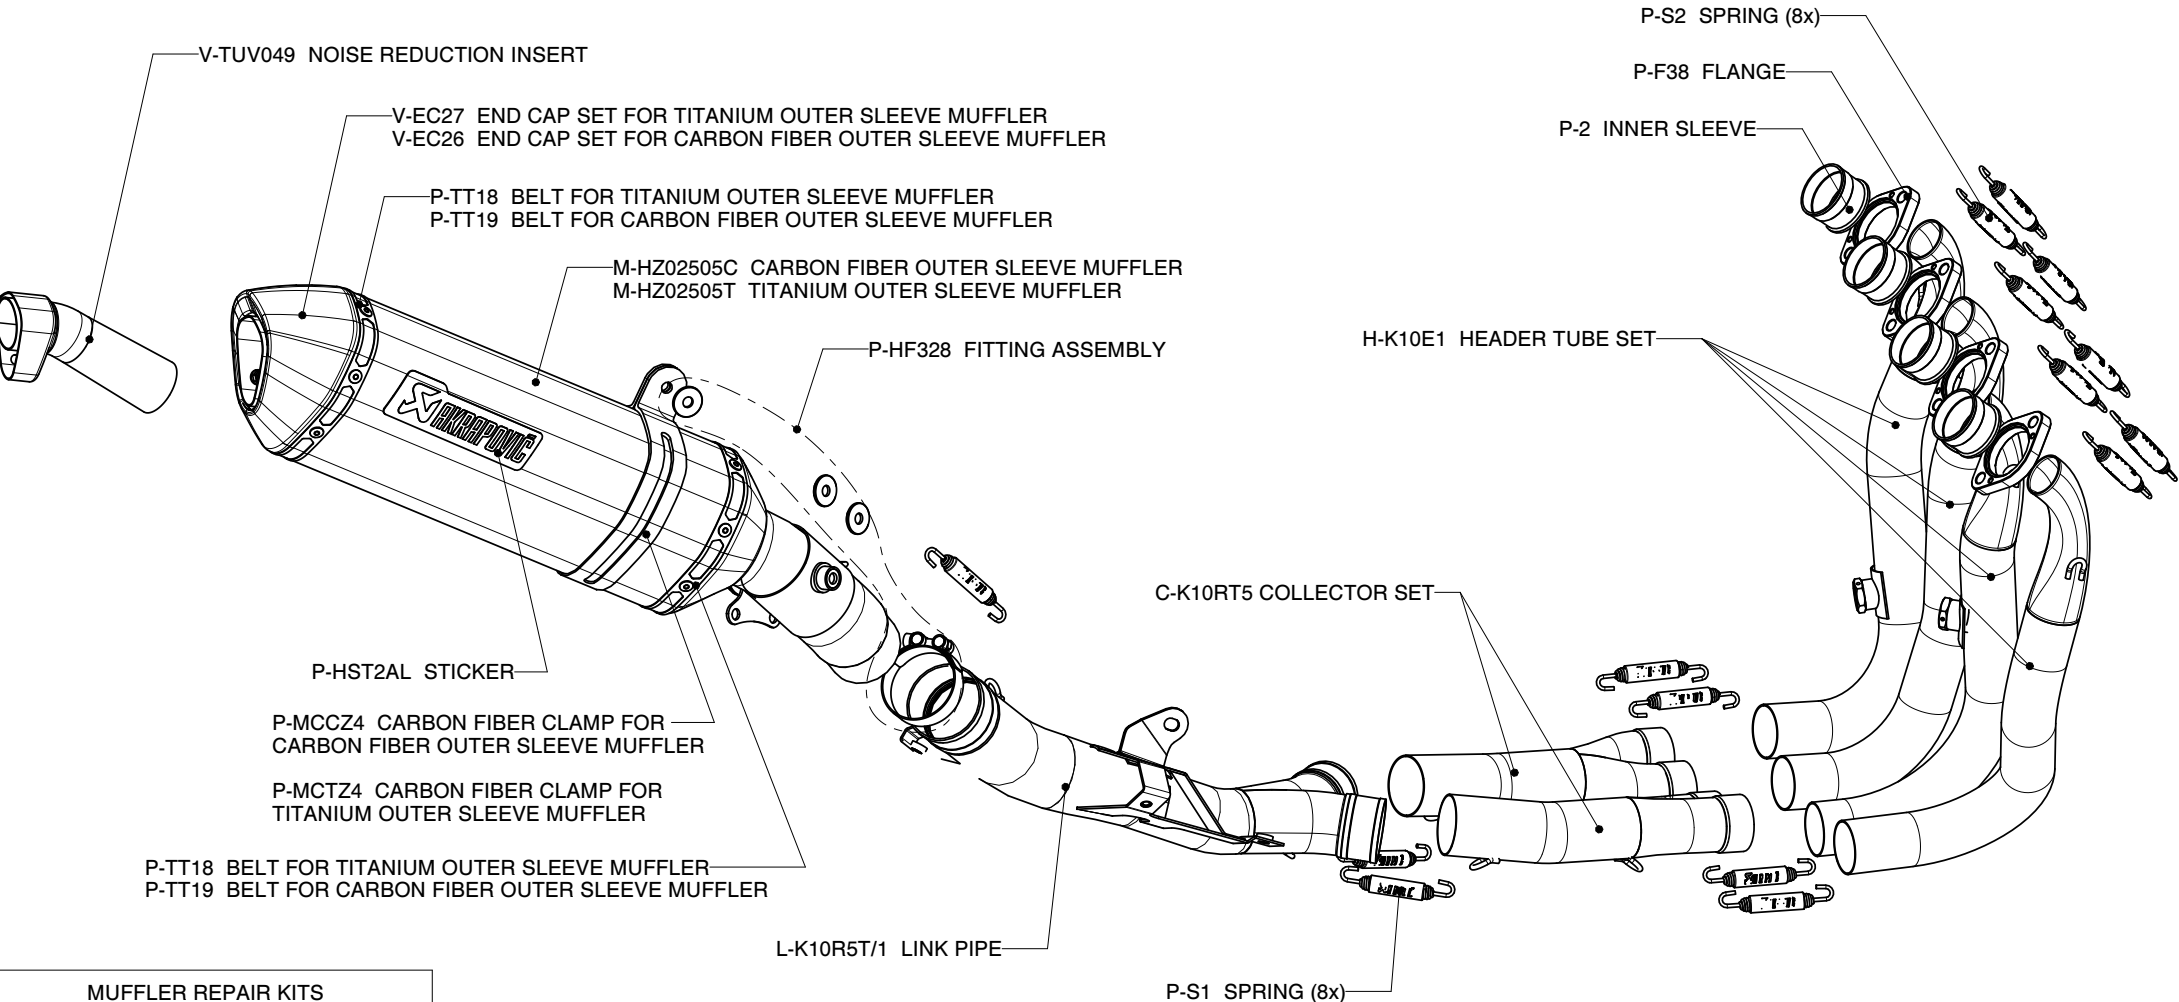

KAWASAKI ZX-10R / Complete exhaust system/ EVOLUTION LINE with Street legal SLIP ON Mufflers

Product code: S-K10E1-ZC/1

S-K10E1-ZT/1

WARNING! IN CASE OF COMBINATION WITH EVOLUTION LINE TUBE SET, THE SLIP-ON HOMOLOGATION IS NOT VALID!

MUFFLER REPAIR KITS	
REPACK	P-RPCK26
SLEEVE	P-RKS89ZT35 - TITANIUM
	P-RKS88ZC35 - CARBON