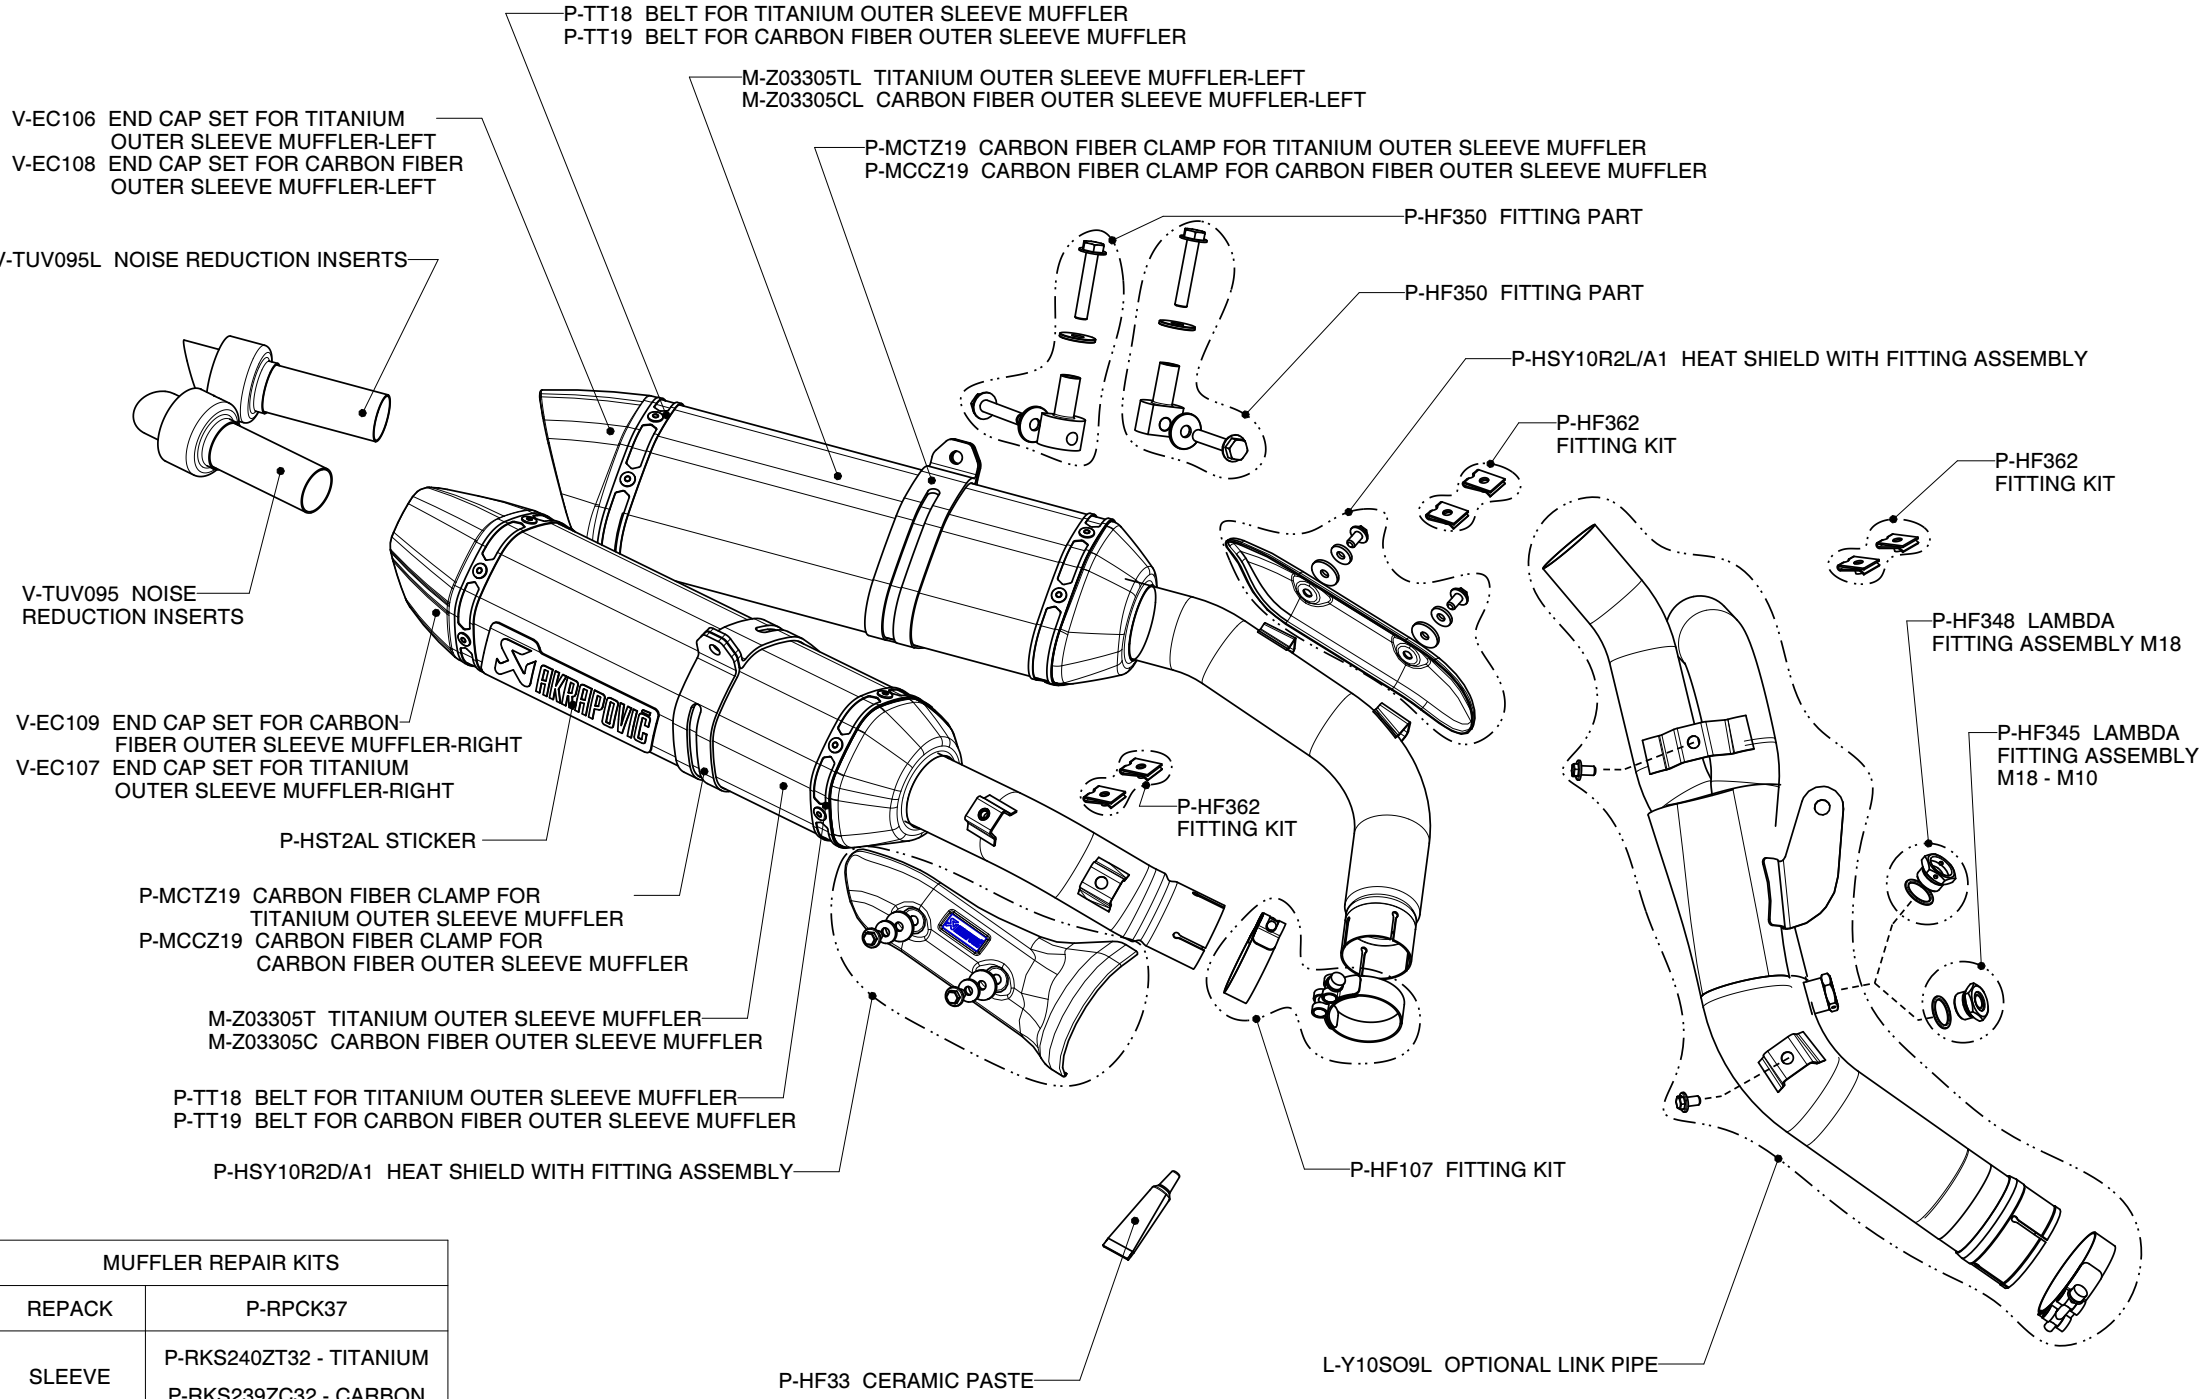

# YAMAHA YZF R1, SLIP-ON exhaust system

Product code: S-Y10SO9-ZC

S-Y10SO9-ZT

MUFFLER REPAIR KITS	
REPACK	P-RPCK37
SLEEVE	P-RKS240ZT32 - TITANIUM
	P-RKS239ZC32 - CARBON