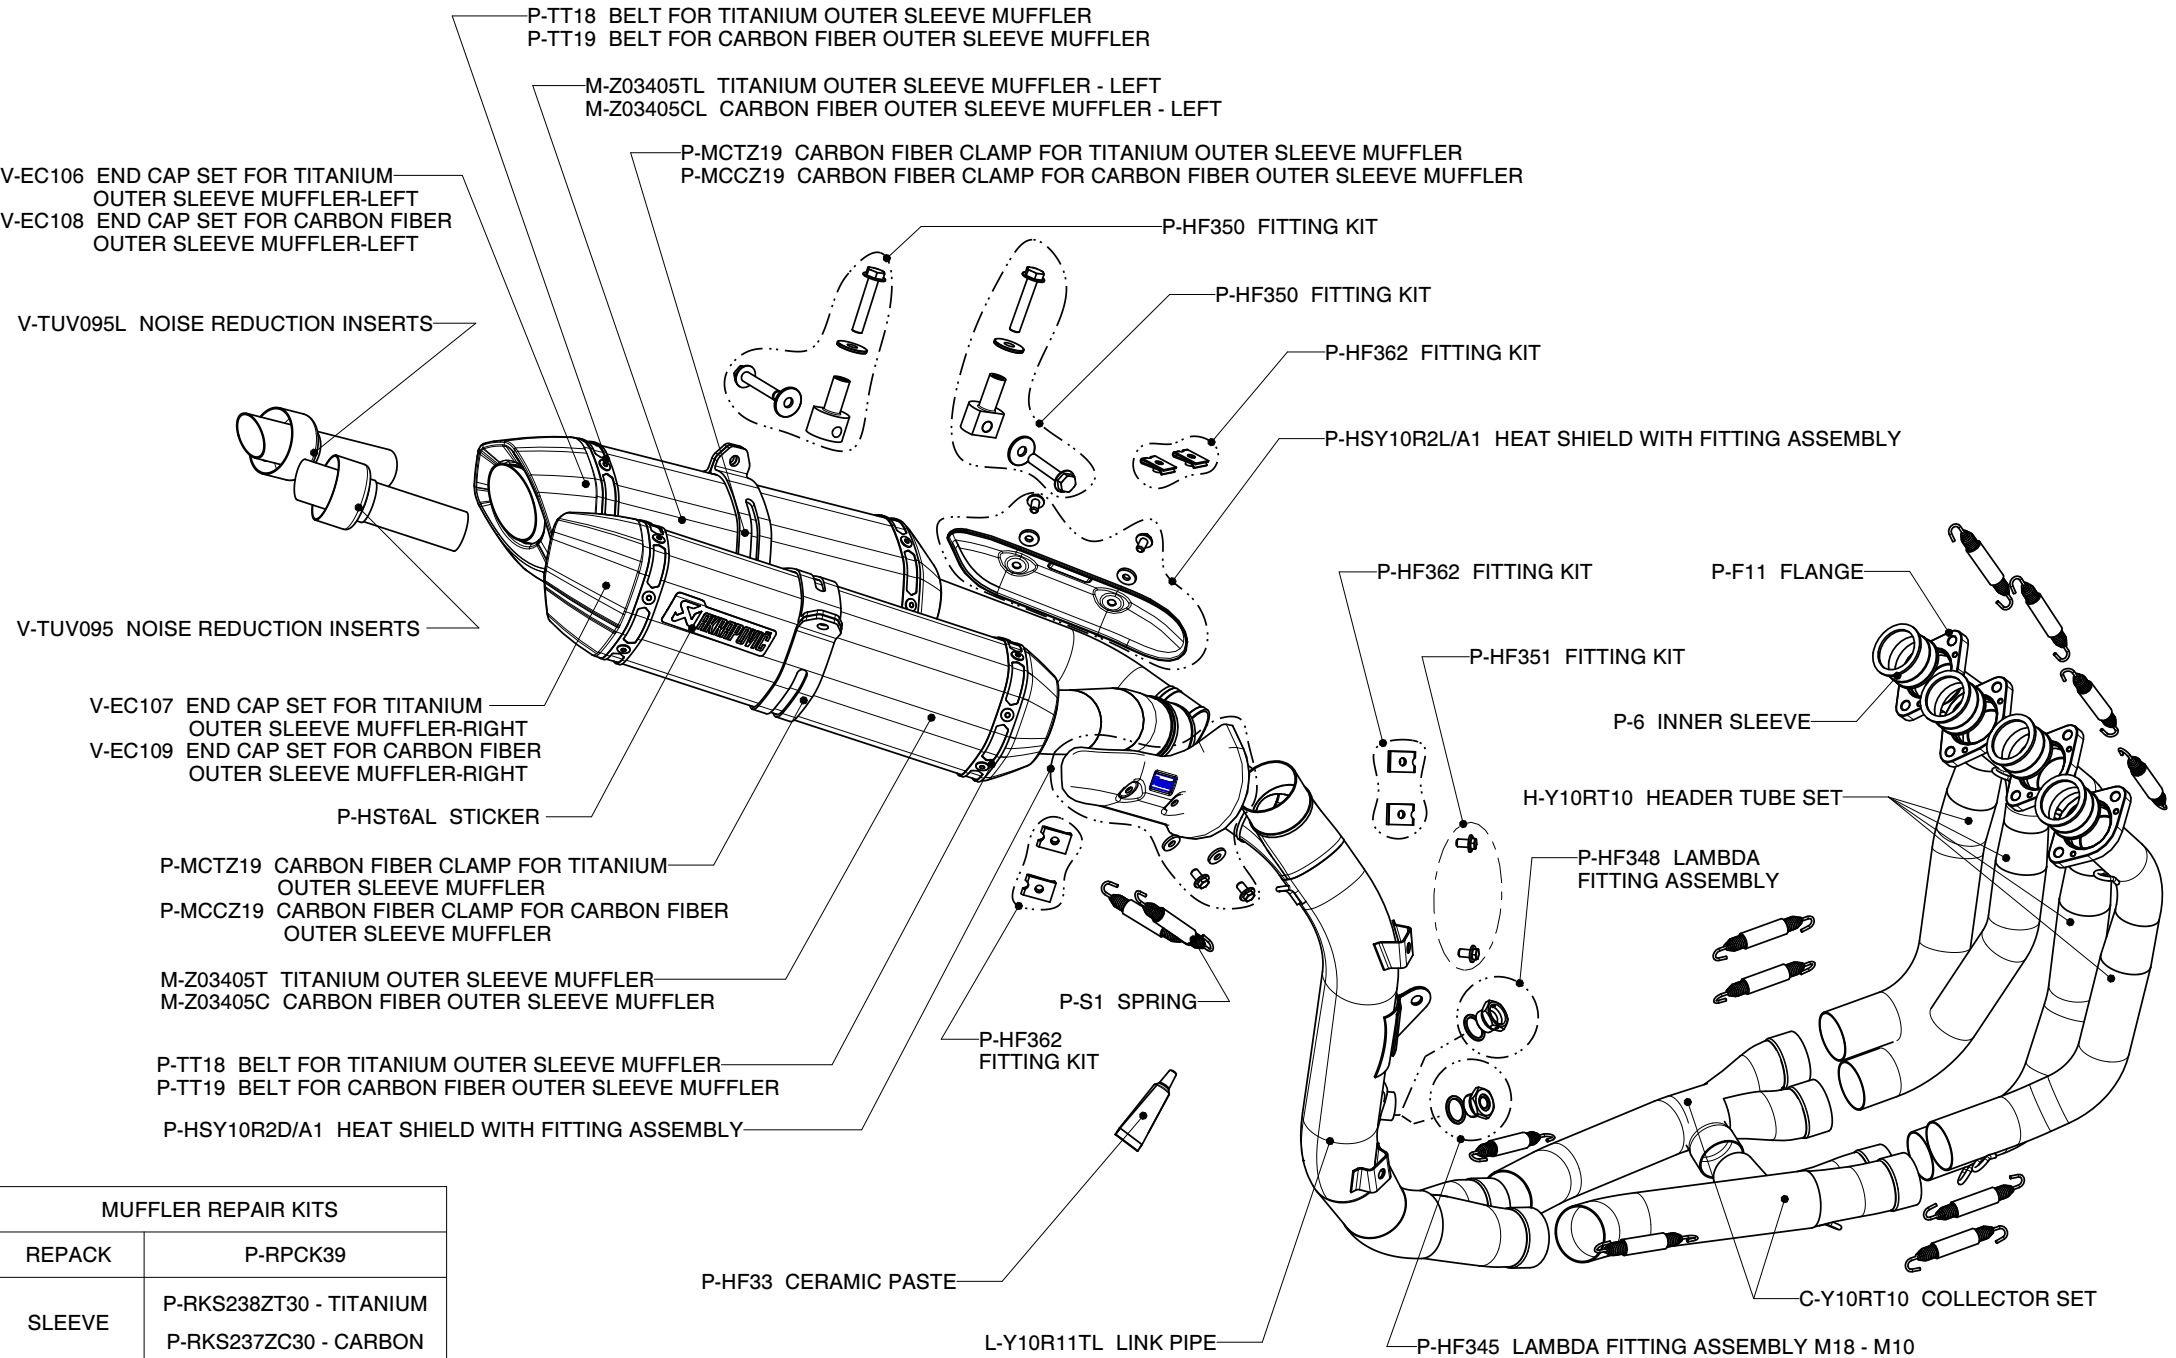

# YAMAHA YZF R1, Complete exhaust system / EVOLUTION LINE

Product code: S-Y10RFT10TL-ZT

S-Y10RFT10TL-ZC

MUFFLER REPAIR KITS	
REPACK	P-RPCK39
SLEEVE	P-RKS238ZT30 - TITANIUM P-RKS237ZC30 - CARBON