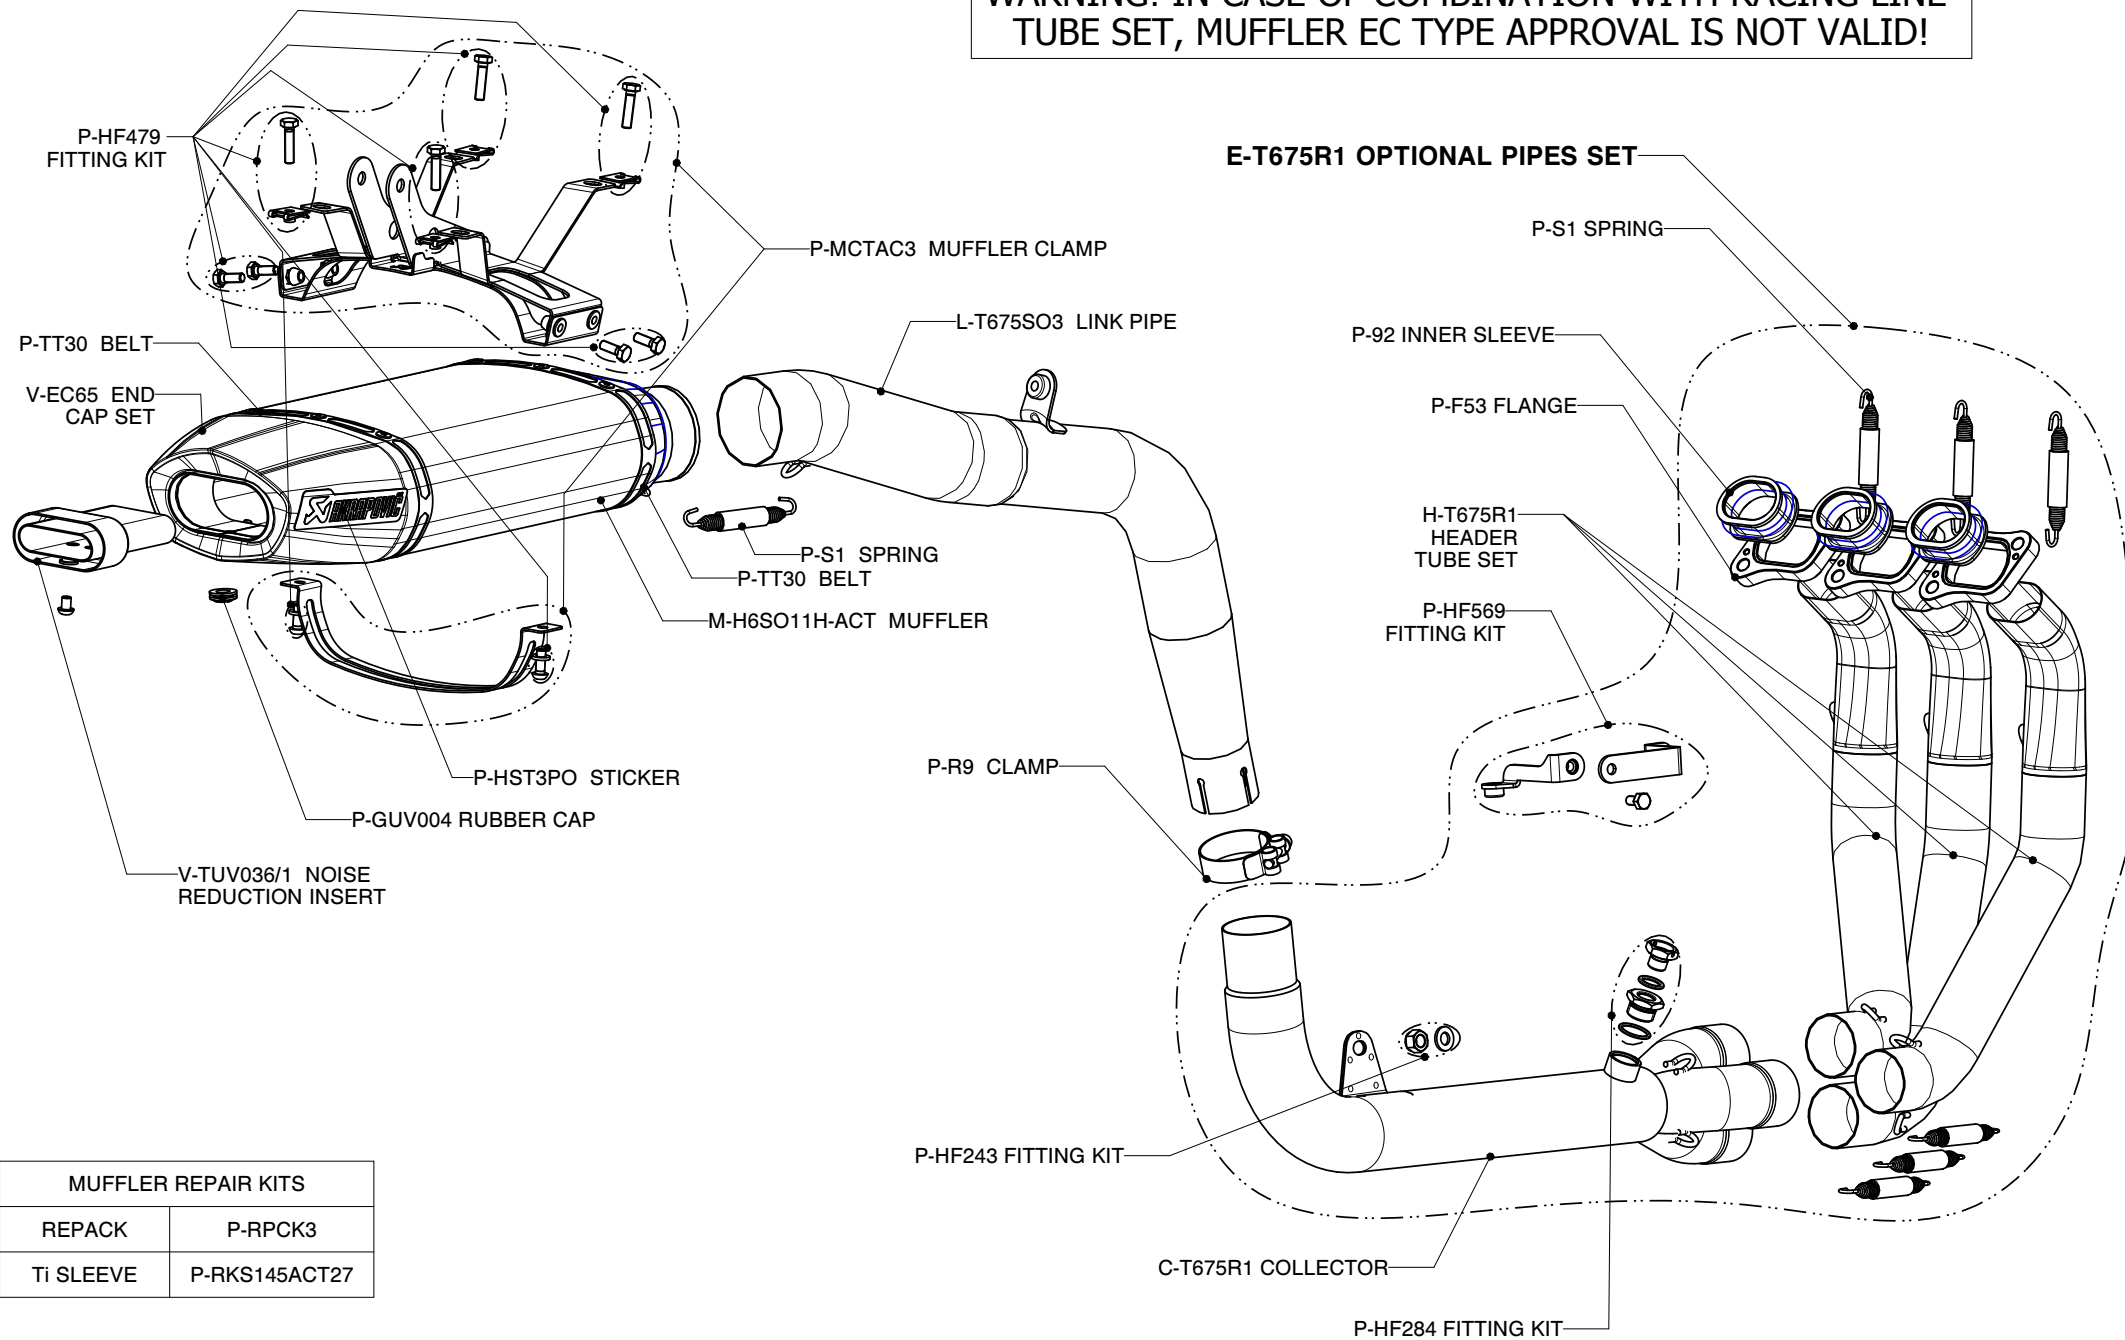

TRIUMPH 675 Daytona, Partial exhaust system / Slip-ON line / EC type approval with optional pipes set
TRIUMPH 675R Daytona, Partial exhaust system / Slip-ON line / EC type approval with optional pipes set
Product code: S-T675SO3-HACT

WARNING! IN CASE OF COMBINATION WITH RACING LINE TUBE SET, MUFFLER EC TYPE APPROVAL IS NOT VALID!

MUFFLER REPAIR KITS	
REPACK	P-RPCK3
Ti SLEEVE	P-RKS145ACT27