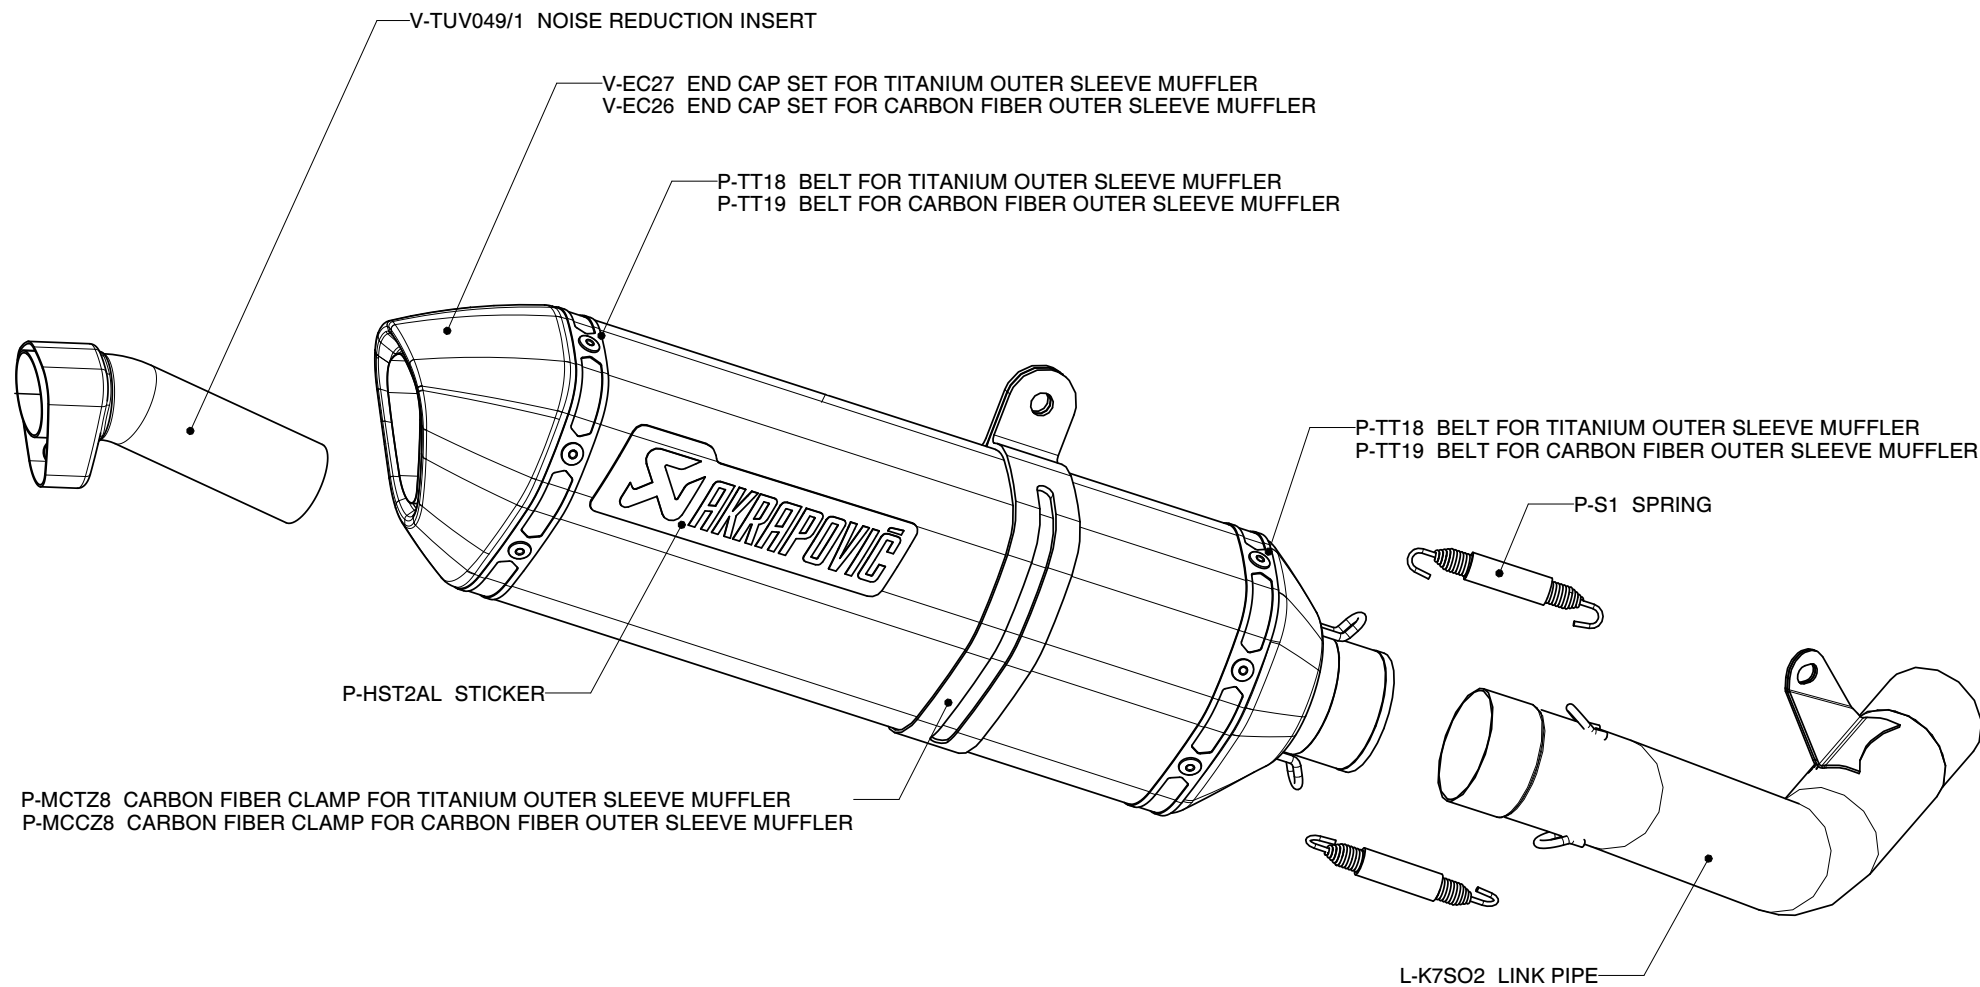

KAWASAKI Z750, SLIP-ON exhaust system

KAWASAKI Z750R

Product code: S-K7SO2-ZT

S-K7SO2-ZC

MUFFLER REPAIR KITS

REPACK

P-RPCK26

SLEEVE

P-RKS89ZT35- TITANIUM

P-RKS88ZC35 - CARBON