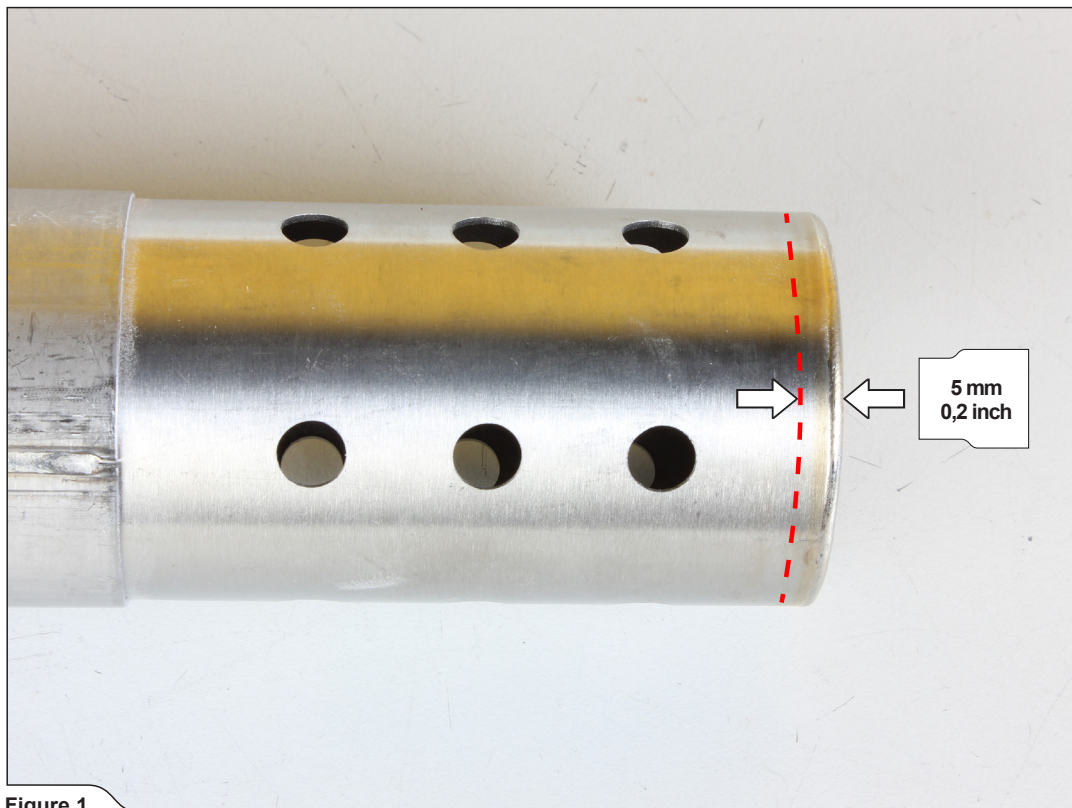

IMPORTANT NOTICE

About the mandatory modification of mufflers' inserts for OPTIONAL VALVE SET for the HARLEY-DAVIDSON SPORTSTER

504179

www.akrapovic.com

! WARNING: the cutting of the inserts' ends off, is mandatory!

Check the Valve Set installation manual for details.

Figure 1

Figure 2