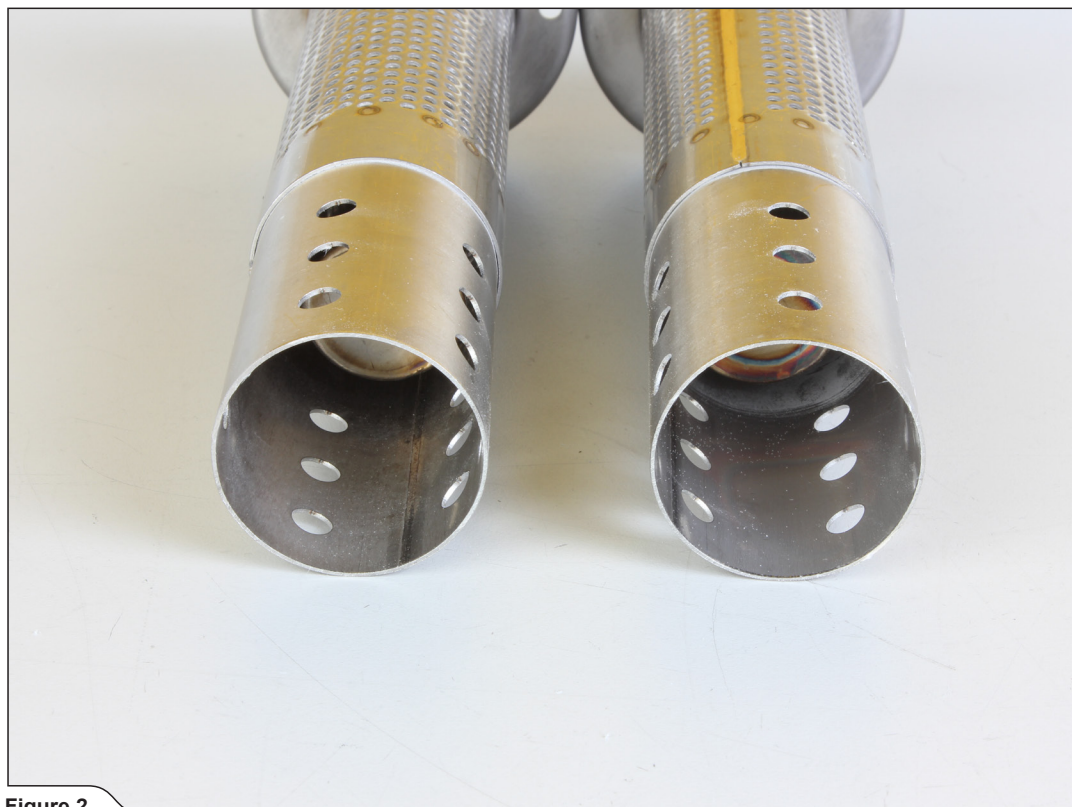

IMPORTANT NOTICE

About the mandatory modification of mufflers' inserts for OPTIONAL VALVE SET for the HARLEY-DAVIDSON SPORTSTER

504179

www.akrapovic.com

! WARNING: the cutting of the inserts' ends off, is mandatory!

Check the Valve Set installation manual for details.

Figure 1

Figure 2