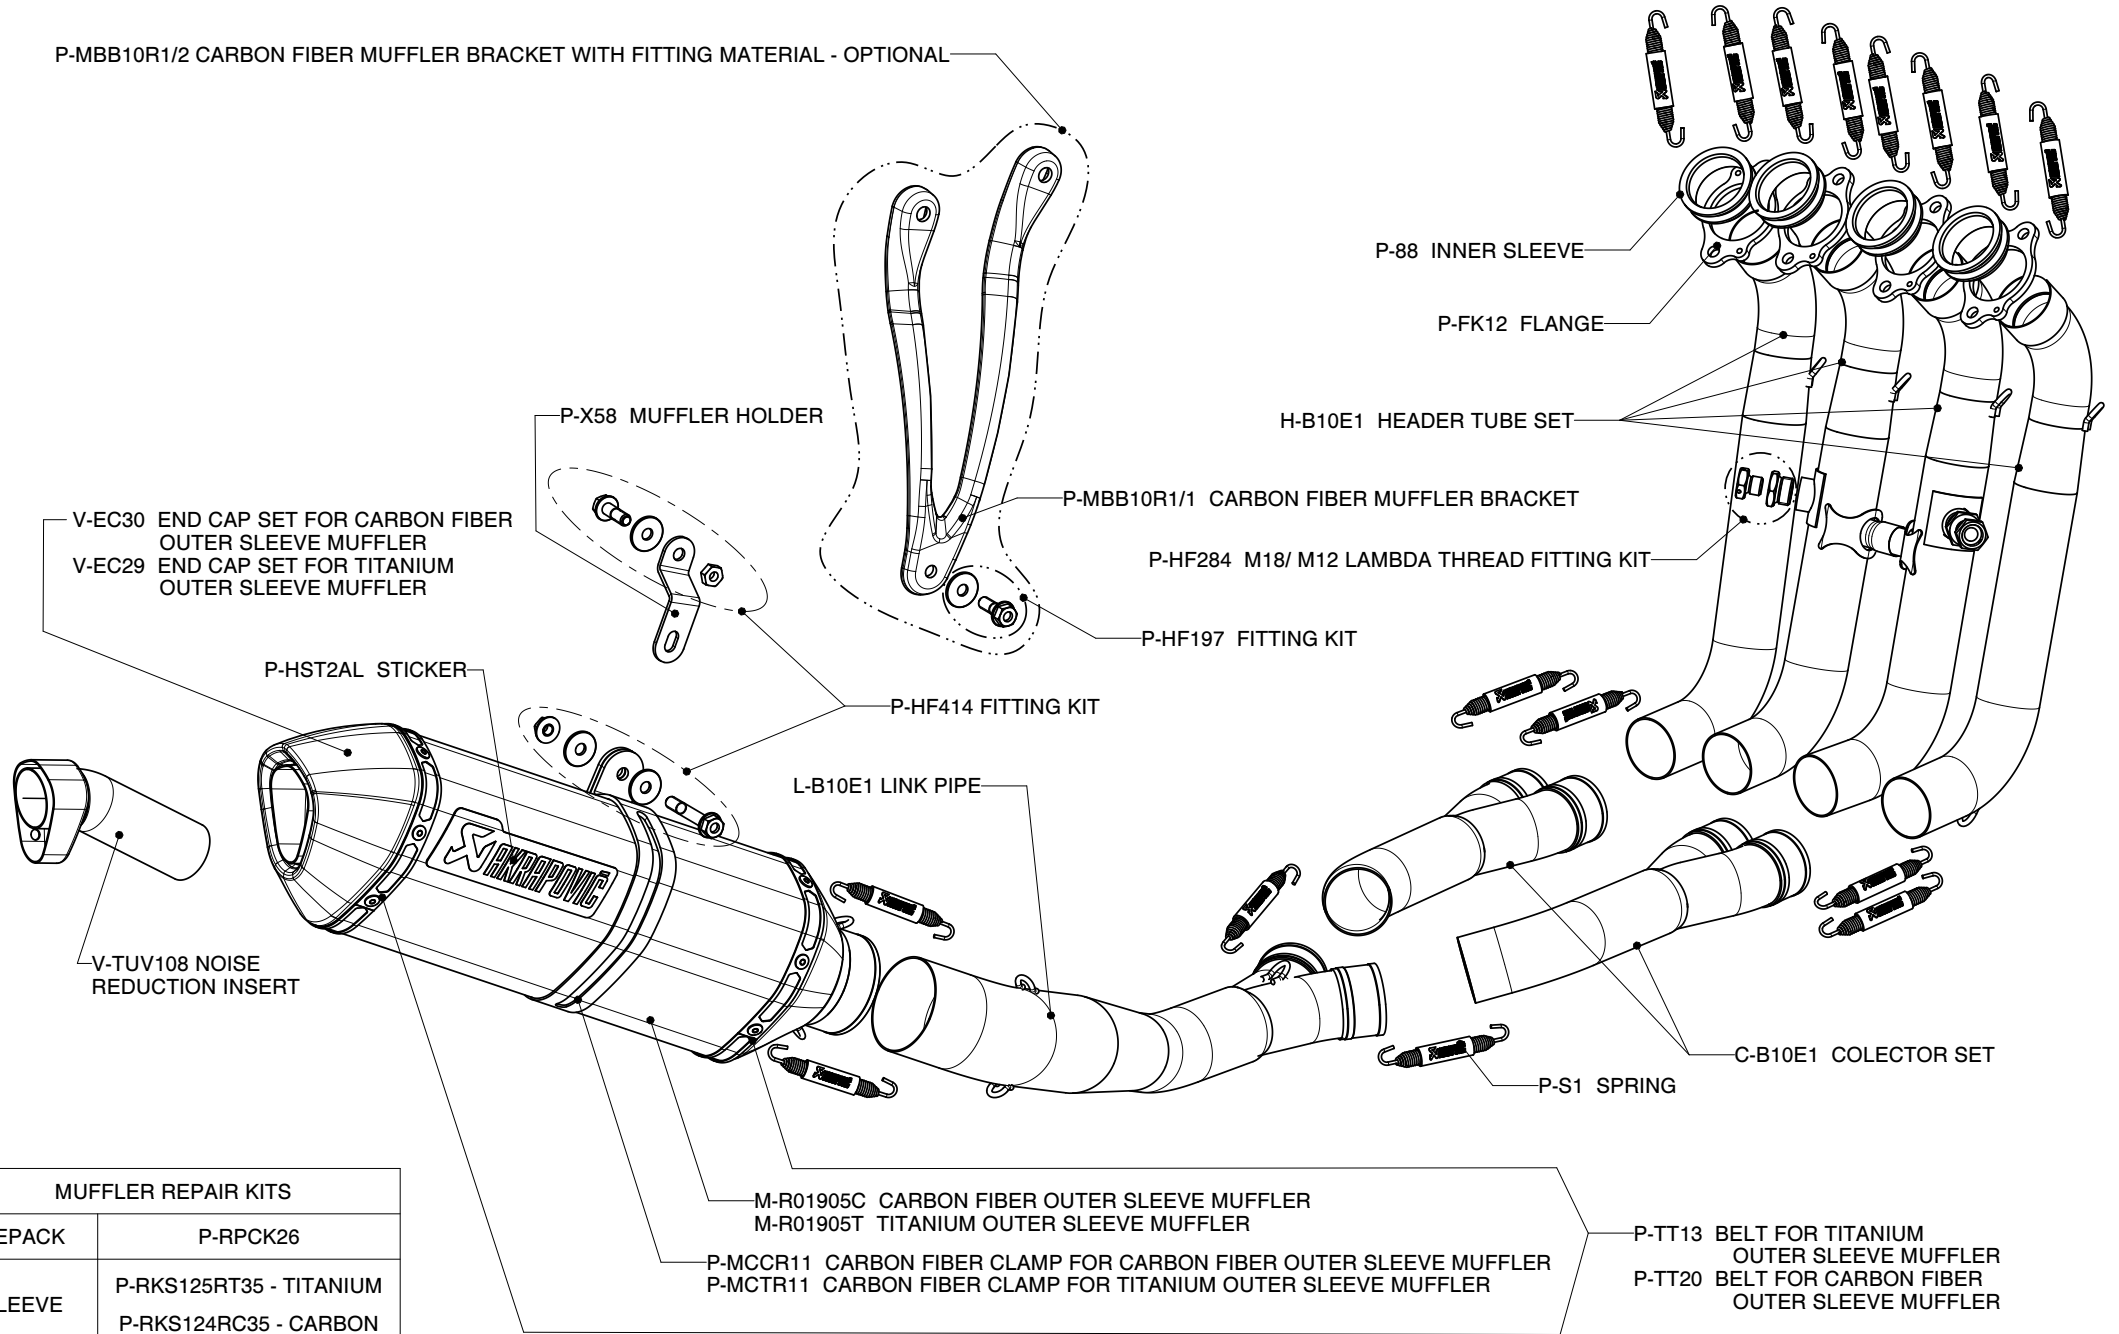

BMW S1000RR, Complete exhaust system / EVOLUTION LINE

Product code: S-B10E1-RC

S-B10E1-RT

MUFFLER REPAIR KITS	
REPACK	P-RPCK26
SLEEVE	P-RKS125RT35 - TITANIUM
	P-RKS124RC35 - CARBON