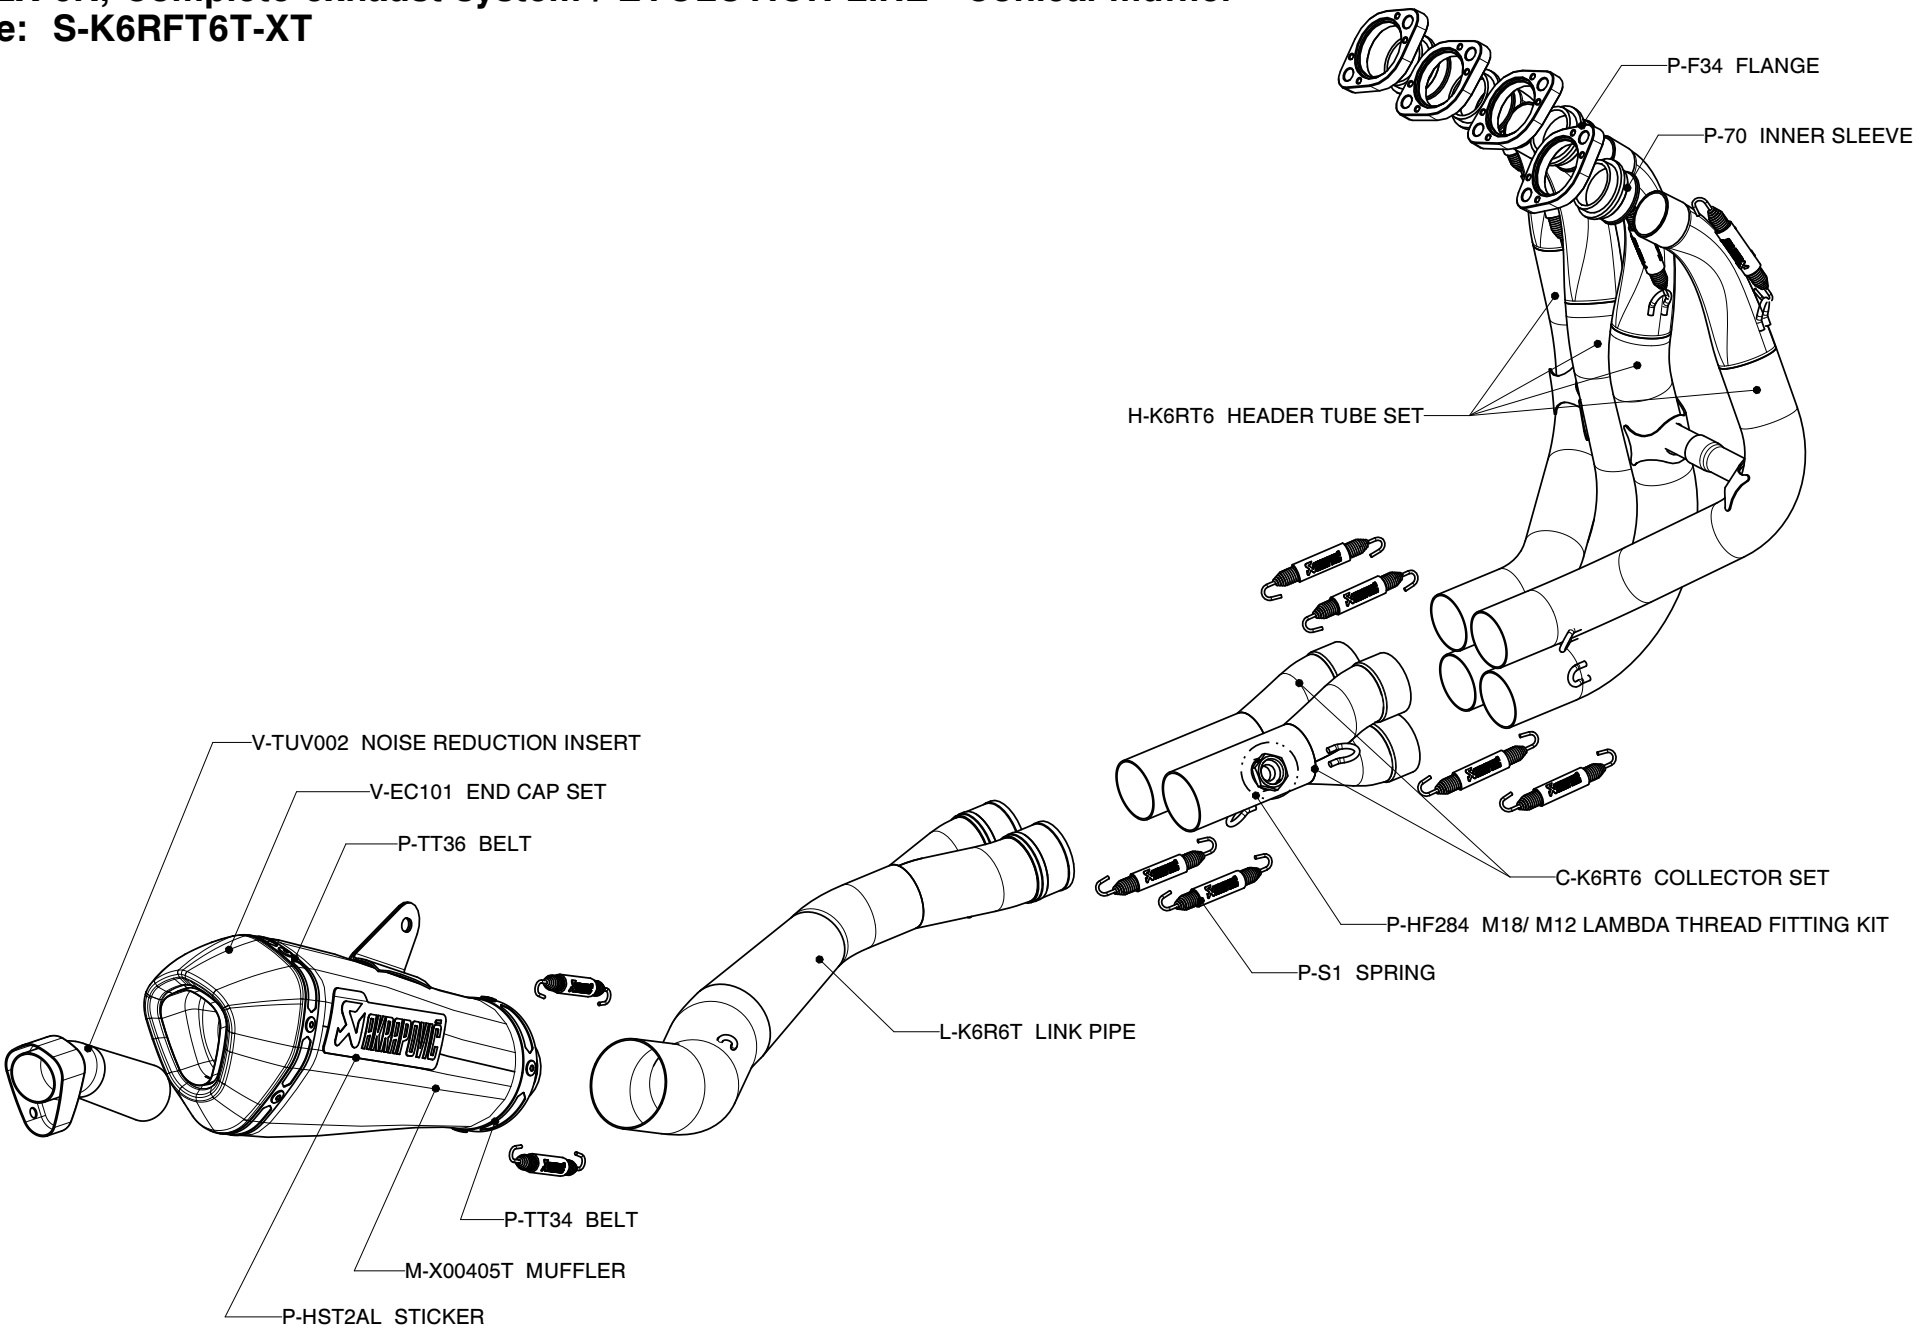

KAWASAKI ZX-6R, Complete exhaust system / EVOLUTION LINE - Conical muffler

Product code: S-K6RFT6T-XT

MUFFLER REPAIR KITS	
REPACK	P-RPCK36
SLEEVE	