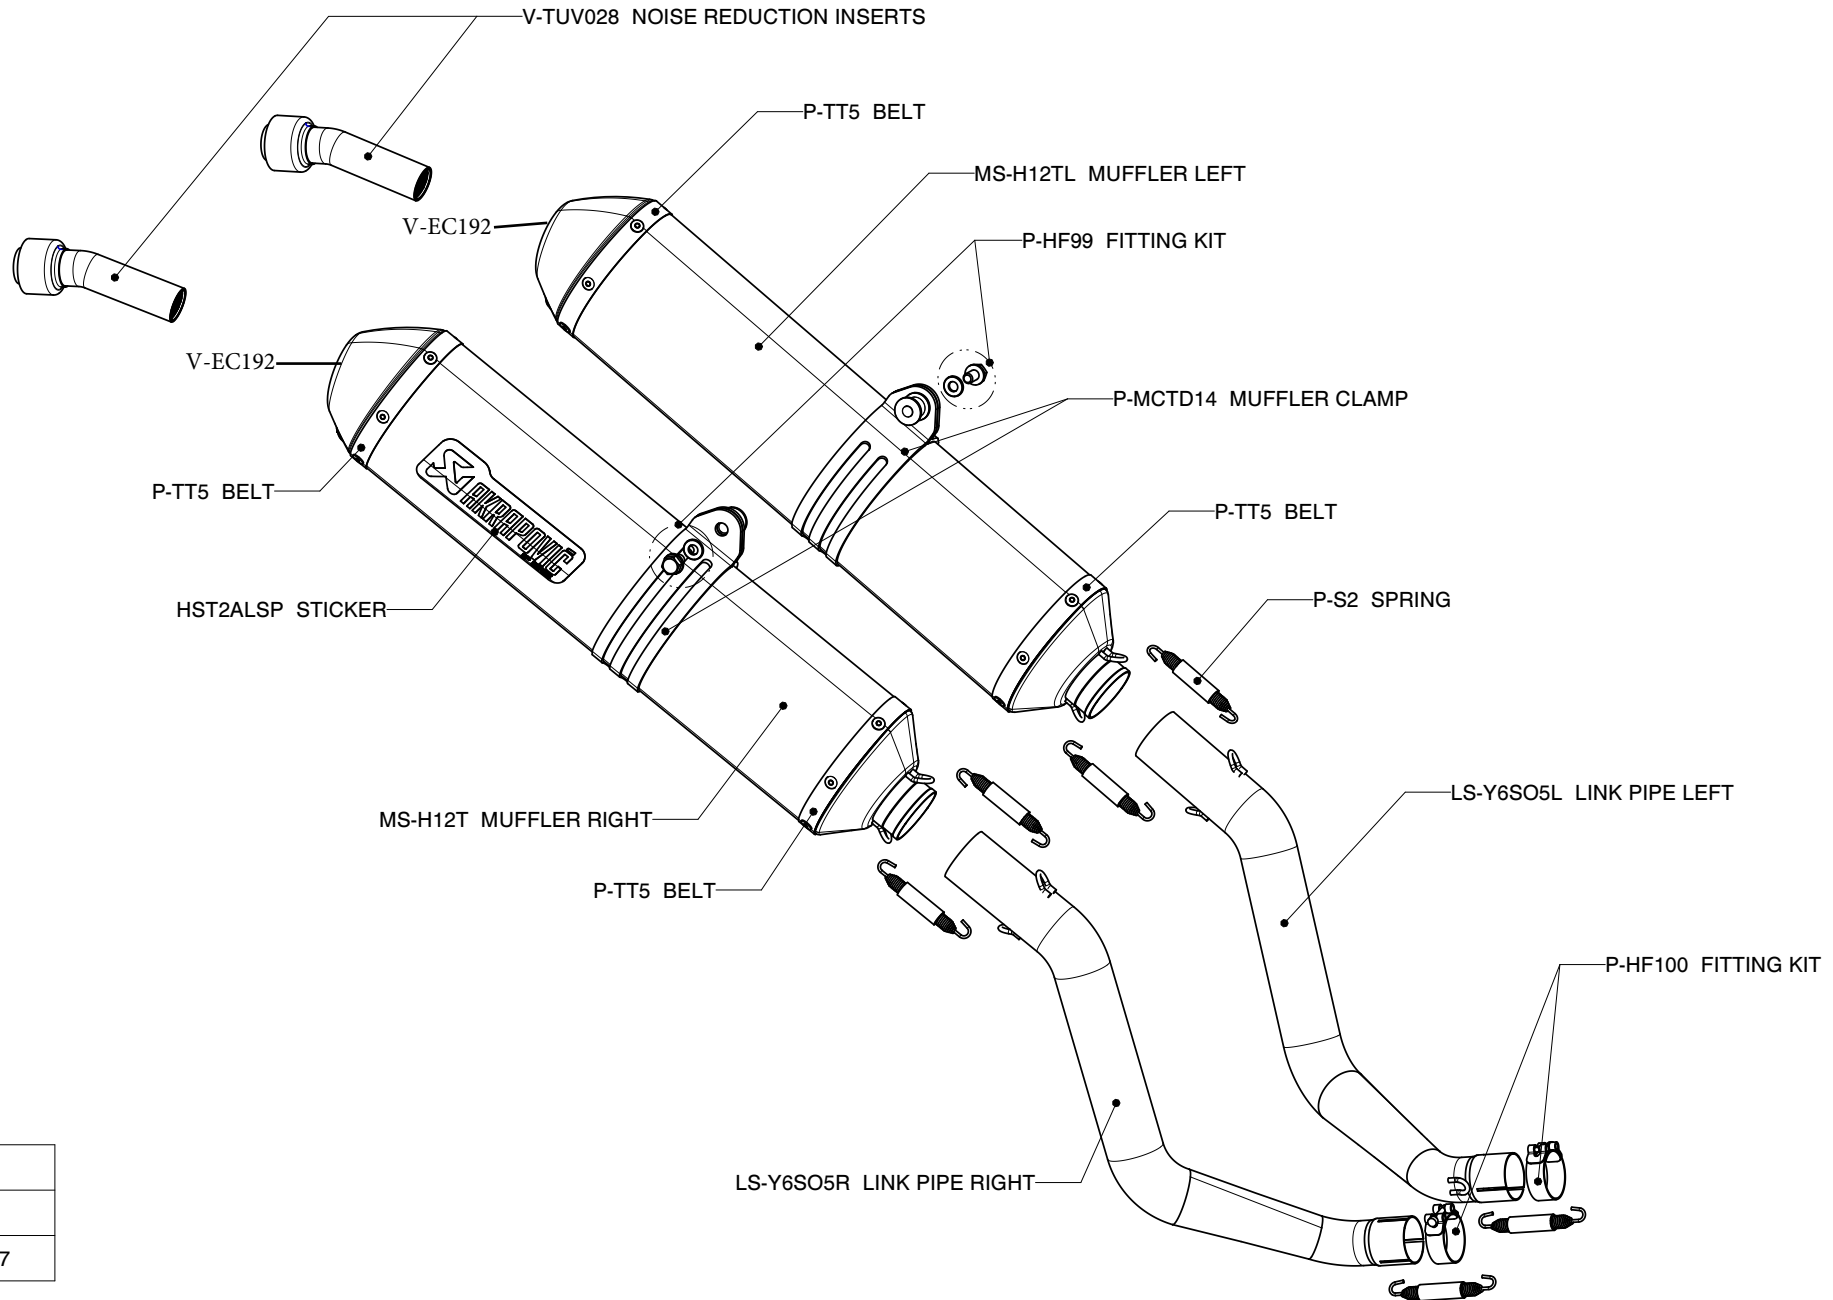

YAMAHA XT 660R, SLIP-ON exhaust system / EC Type approval
YAMAHA XT 660X , SLIP-ON exhaust system / EC Type approval
Product code: SS-Y6SO5-HDT

WARNING! EC Type approval is valid only for model year 2004-2006