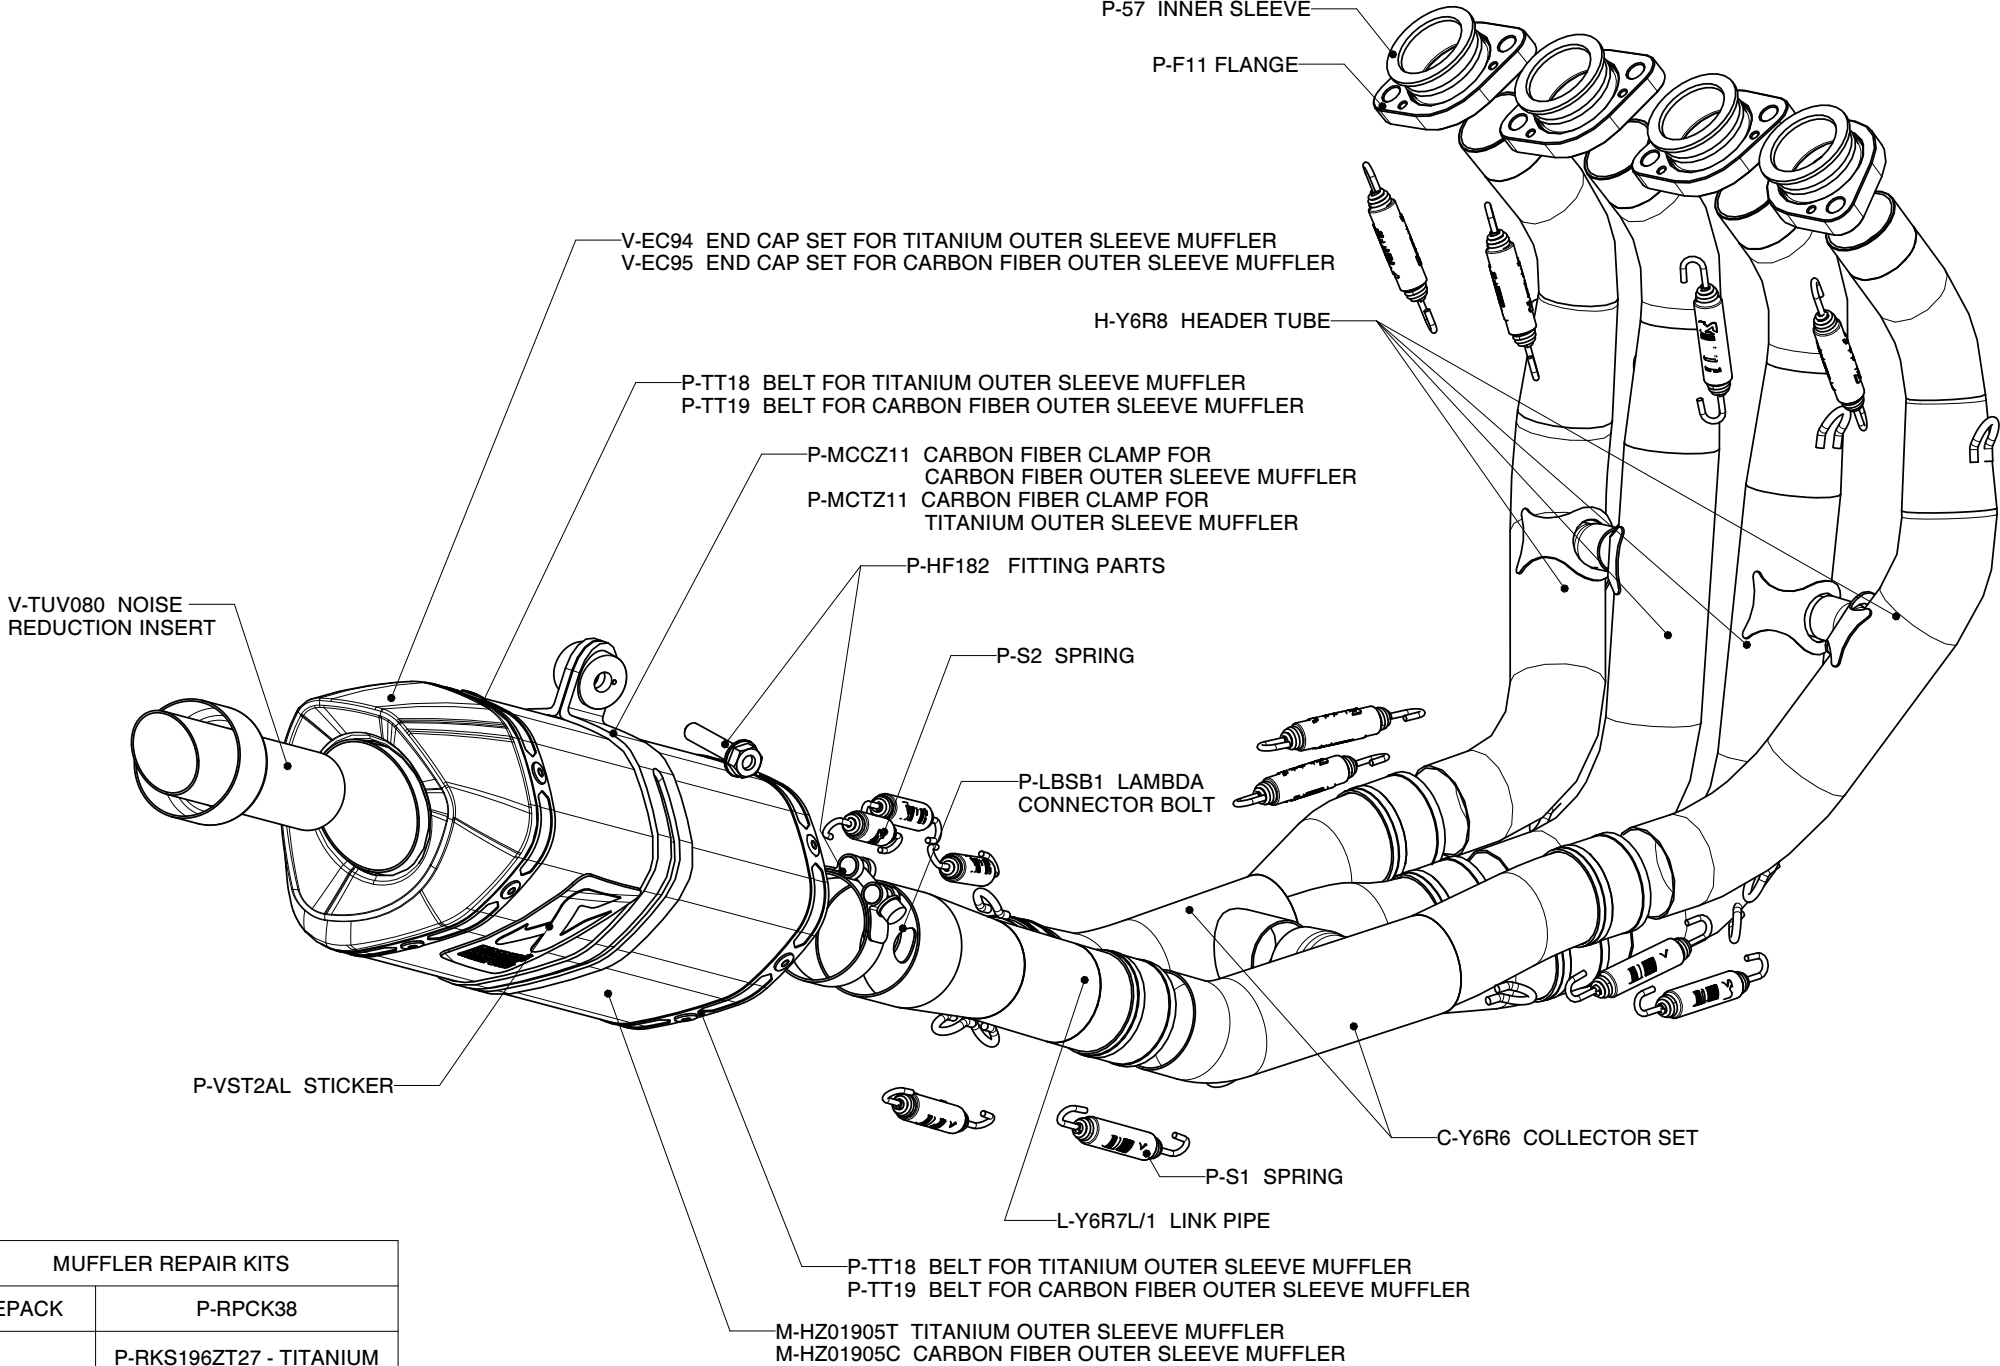

# Yamaha YZF R6, Complete exhaust system / RACING LINE tube set with Street legal SLIP-ON Mufflers

Product code: S-Y6R7-ZC/1

S-Y6R7-ZT/1

MUFFLER REPAIR KITS	
REPACK	P-RPCK38
SLEEVE	P-RKS196ZT27 - TITANIUM
	P-RKS195ZC27 - CARBON